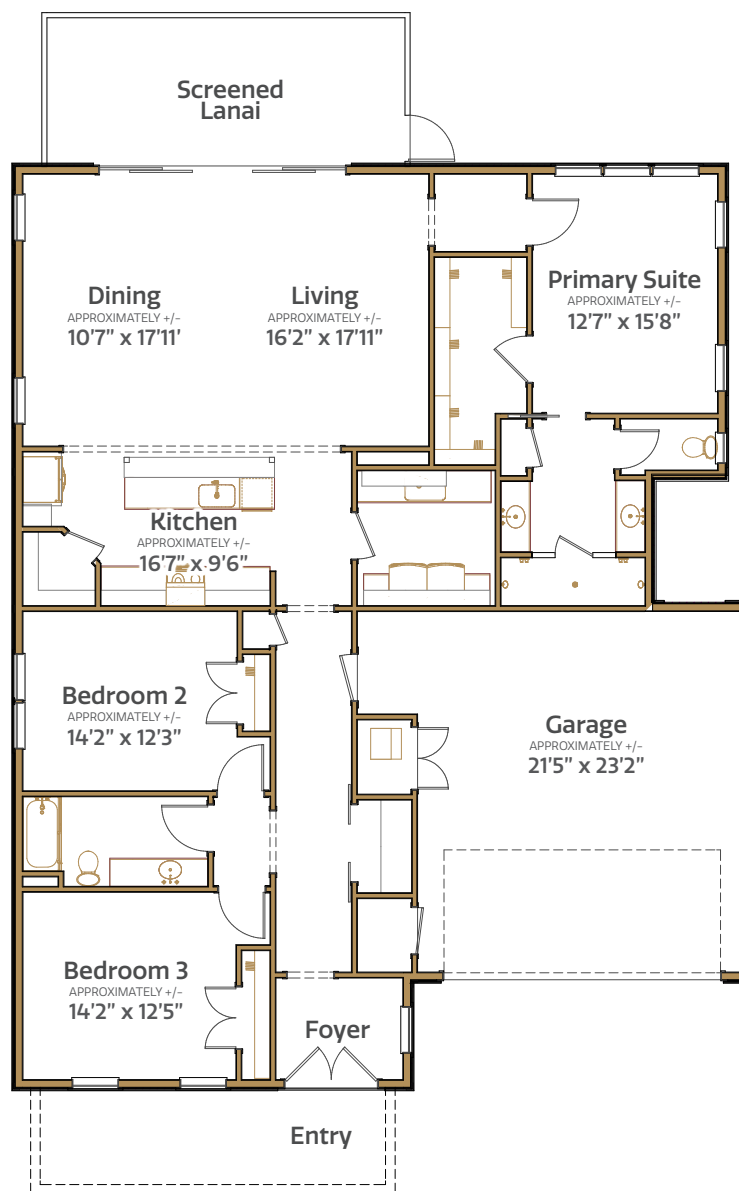

3 bed | 2 bath | 2 car garage | 3059 total sq. ft. | 2062 sq. ft. under air

Middleton

THE RANGE HOME SERIES

3 bed | 2 bath | 2 car garage | 3059 total sq. ft. | 2062 sq. ft. under air

The Range HOME SERIES

INTERIOR

- Central air conditioning and heat
- Water heater
- Smoke detection system
- Wiring for data and cable
- Ceiling fan outlets in selected rooms
- Light fixtures
- Laundry tub with faucet
- Rocker switches
- Interior doors
- Wood cabinetry
- Ventilated closet shelving