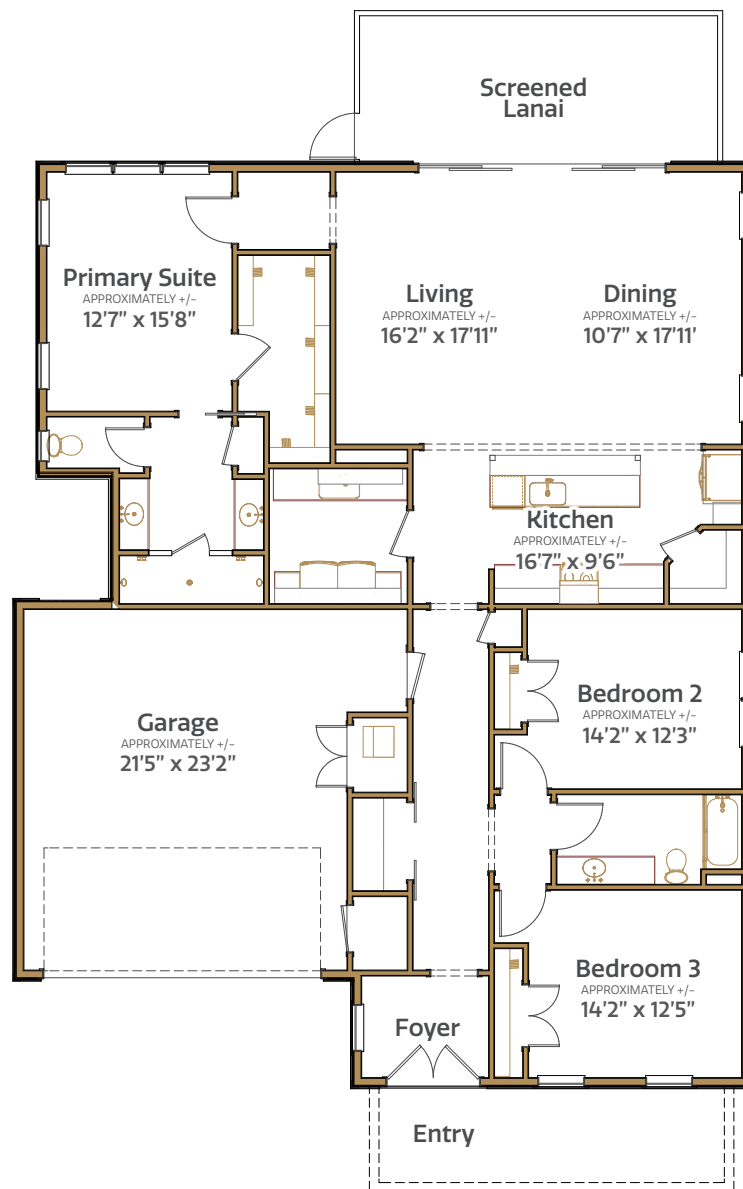

3 bed | 2 bath | 2 car garage | 3059 total sq. ft. | 2062 sq. ft. under air

Middleton

THE RANGE HOME SERIES

3 bed | 2 bath | 2 car garage | 3059 total sq. ft. | 2062 sq. ft. under air

The Range HOME SERIES

INTERIOR

- Central air conditioning and heat
- Water heater
- Smoke detection system
- Wiring for data and cable
- Ceiling fan outlets in selected rooms
- Light fixtures
- Laundry tub with faucet
- Rocker switches
- Interior doors
- Wood cabinetry
- Ventilated closet shelving