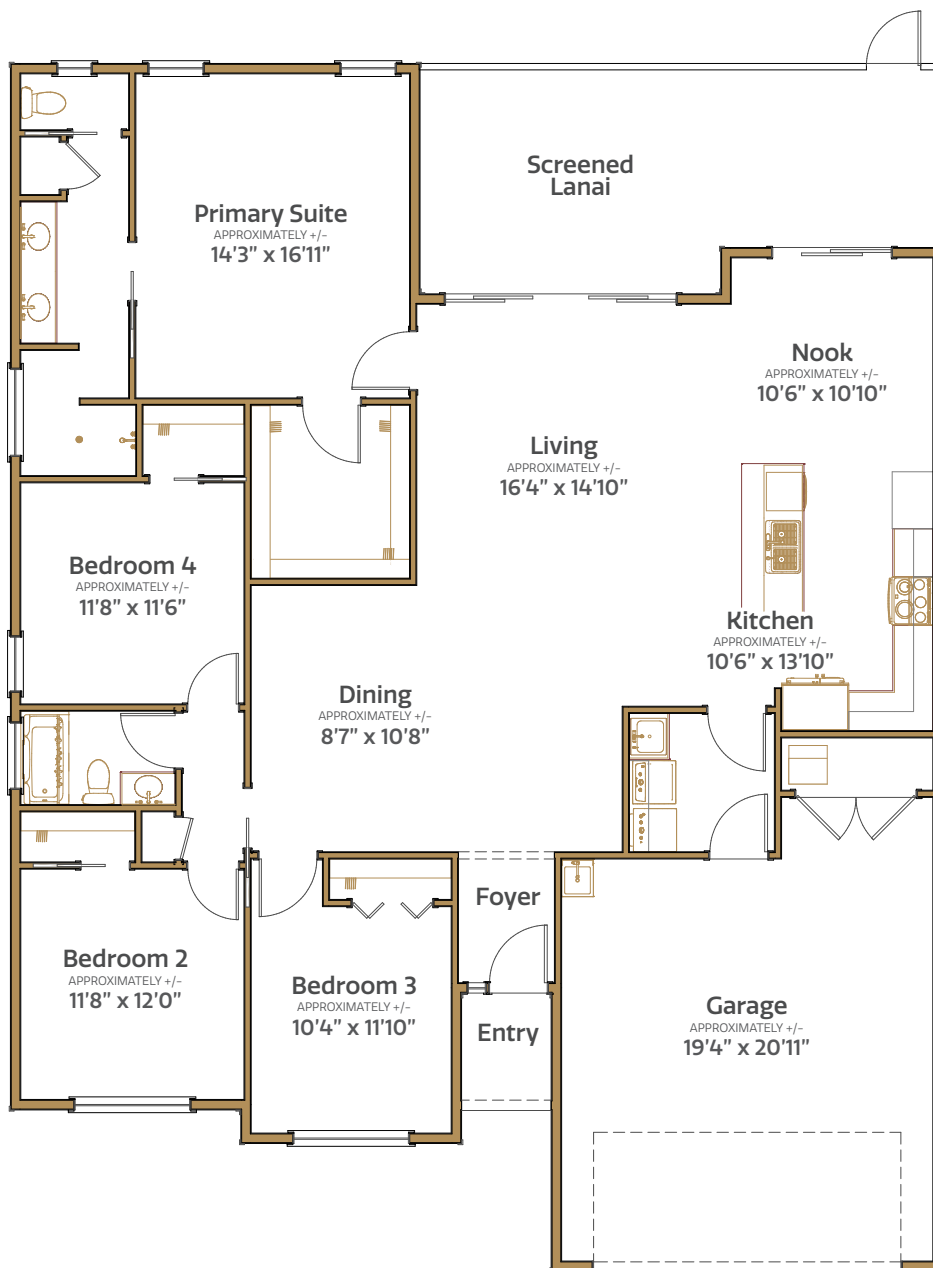

# The Herd

THE RANGE HOME SERIES

4 bed | 2 bath | 2 car garage | 2809 total sq. ft. | 1998 sq. ft. under air

Middleton

# The Herd

4 bed | 2 bath | 2 car garage | 2809 total sq. ft. | 1998 sq. ft. under air

**Middleton**

# The Range HOME SERIES

---

## INTERIOR

- Central air conditioning and heat
- Water heater
- Smoke detection system
- Wiring for data and cable
- Ceiling fan outlets in selected rooms
- Light fixtures
- Laundry tub with faucet
- Rocker switches
- Interior doors
- Wood cabinetry
- Ventilated closet shelving