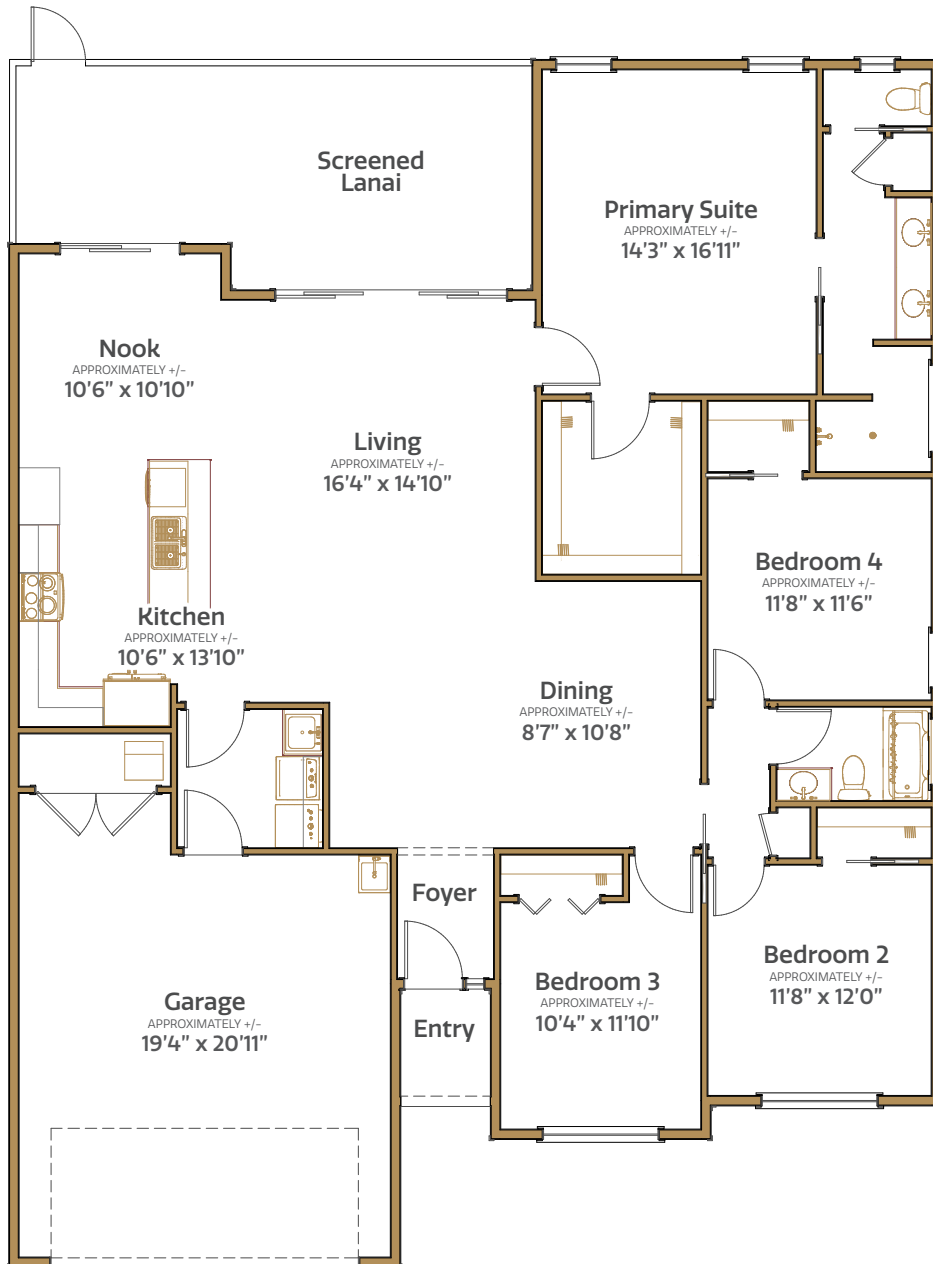

# The Herd

THE RANGE HOME SERIES

4 bed | 2 bath | 2 car garage | 2809 total sq. ft. | 1998 sq. ft. under air

Middleton

# The Herd

4 bed | 2 bath | 2 car garage | 2809 total sq. ft. | 1998 sq. ft. under air

**Middleton**

# The Range HOME SERIES

---

## INTERIOR

- Central air conditioning and heat
- Water heater
- Smoke detection system
- Wiring for data and cable
- Ceiling fan outlets in selected rooms
- Light fixtures
- Laundry tub with faucet
- Rocker switches
- Interior doors
- Wood cabinetry
- Ventilated closet shelving