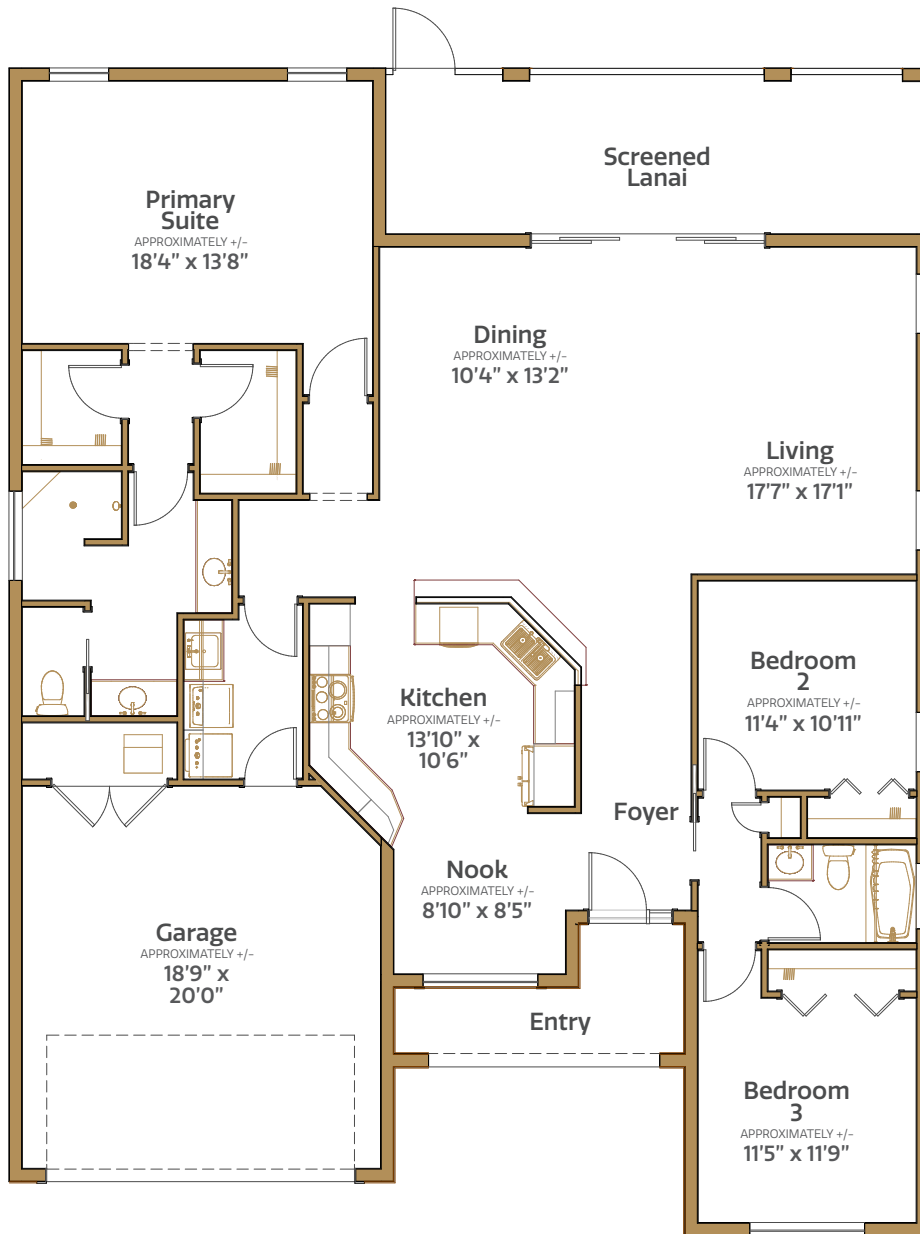

Offsides

3 bed | 2 bath | 2 car garage | 2731 total sq. ft. | 1976 sq. ft. under air

Middleton

Offsides

3 bed | 2 bath | 2 car garage | 2731 total sq. ft. | 1976 sq. ft. under air

Middleton

The Range HOME SERIES

INTERIOR

- Central air conditioning and heat
- Water heater
- Smoke detection system
- Wiring for data and cable
- Ceiling fan outlets in selected rooms
- Light fixtures
- Laundry tub with faucet
- Rocker switches
- Interior doors
- Wood cabinetry
- Ventilated closet shelving