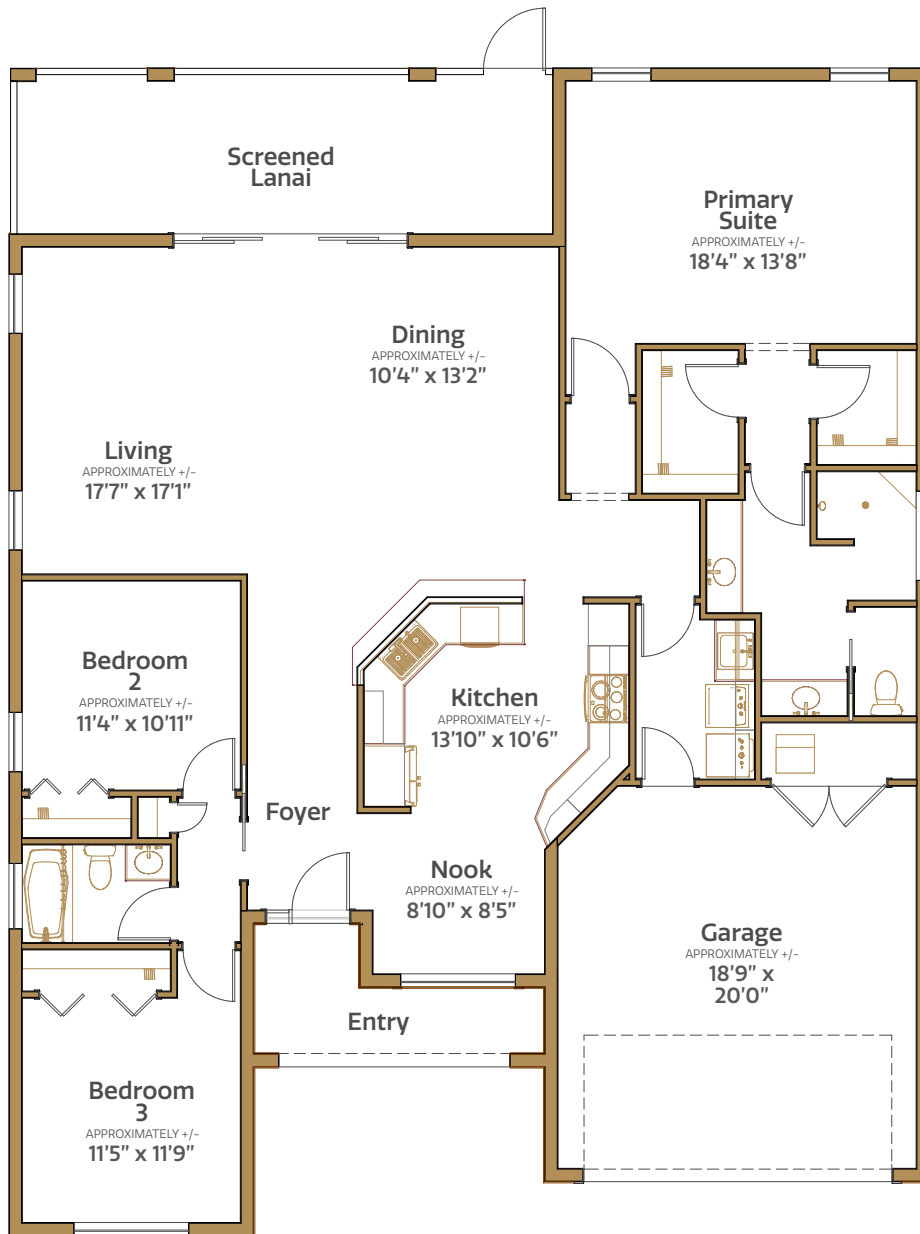

Offsides

3 bed | 2 bath | 2 car garage | 2731 total sq. ft. | 1976 sq. ft. under air

Middleton

Offsides

3 bed | 2 bath | 2 car garage | 2731 total sq. ft. | 1976 sq. ft. under air

Middleton

The Range HOME SERIES

INTERIOR

- Central air conditioning and heat
- Water heater
- Smoke detection system
- Wiring for data and cable
- Ceiling fan outlets in selected rooms
- Light fixtures
- Laundry tub with faucet
- Rocker switches
- Interior doors
- Wood cabinetry
- Ventilated closet shelving