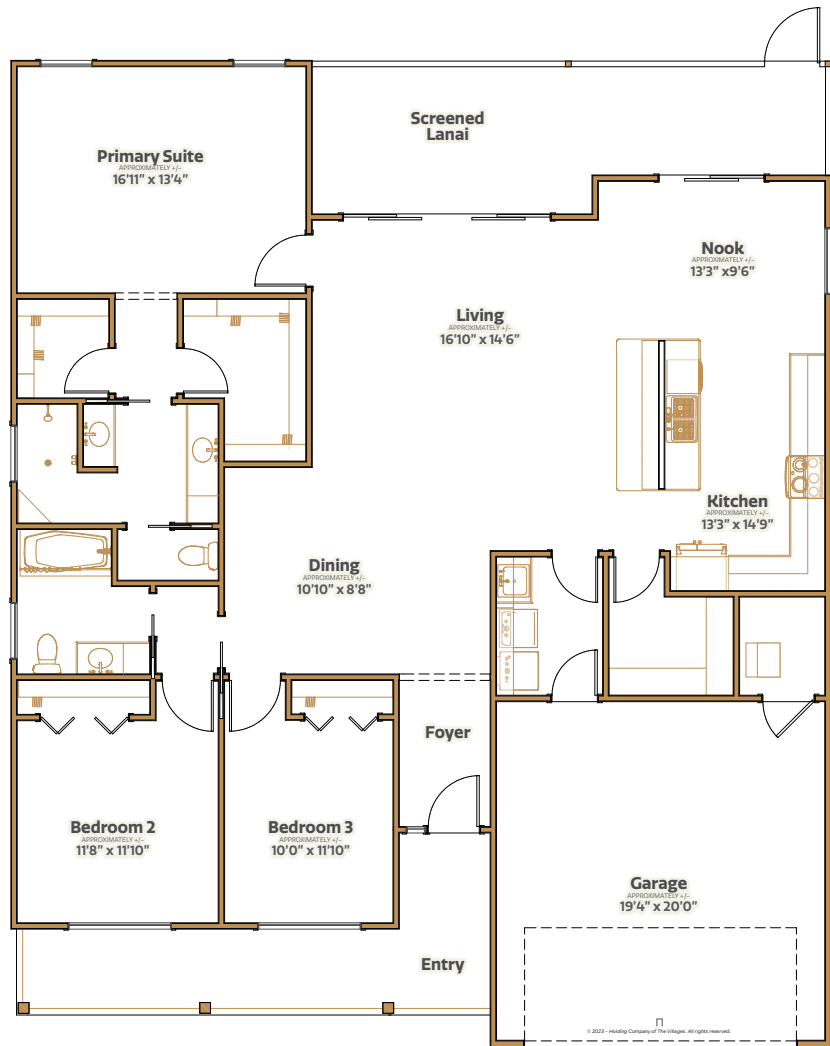

Treasure Box

THE RANGE HOME SERIES

3 bed | 2 bath | 2 car garage | 2728 total sq. ft. | 1872 sq. ft. under air

Treasure Box

THE RANGE HOME SERIES

3 bed | 2 bath | 2 car garage | 2728 total sq. ft. | 1872 sq. ft. under air

Middleton

The Range HOME SERIES

INTERIOR

- Central air conditioning and heat
- Water heater
- Smoke detection system
- Wiring for data and cable
- Ceiling fan outlets in selected rooms
- Light fixtures
- Laundry tub with faucet
- Rocker switches
- Interior doors
- Wood cabinetry
- Ventilated closet shelving