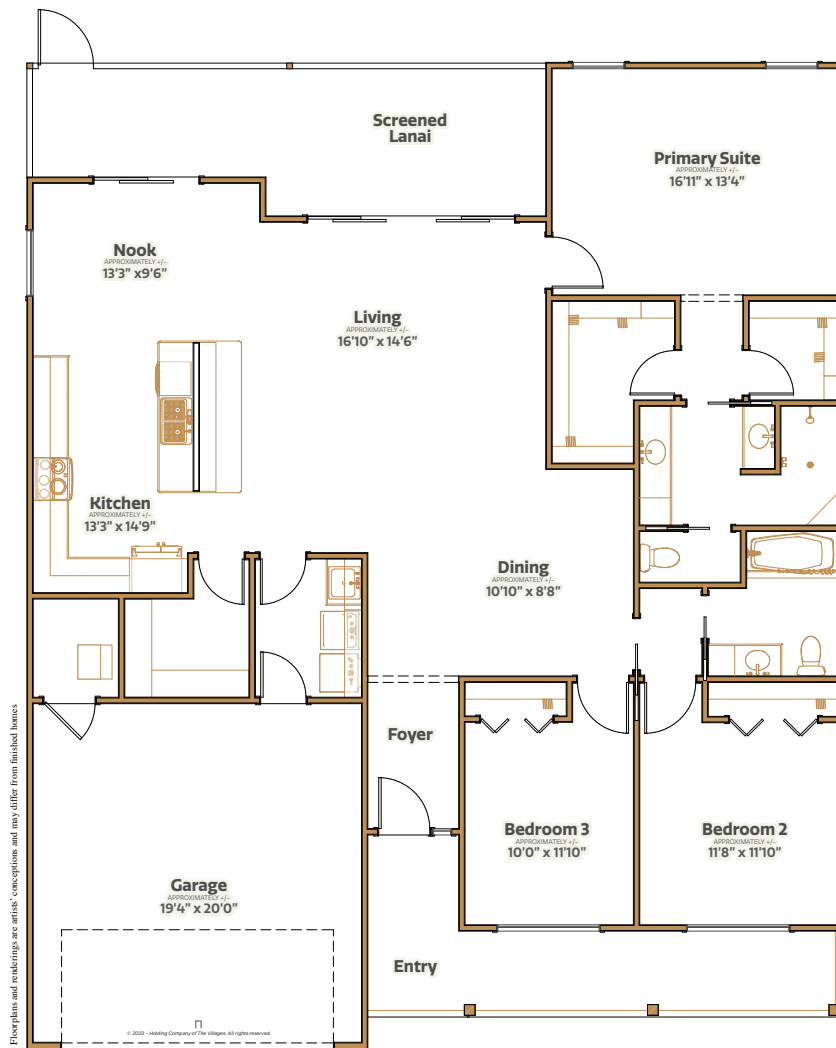

Treasure Box

THE RANGE HOME SERIES

3 bed | 2 bath | 2 car garage | 2728 total sq. ft. | 1872 sq. ft. under air

Treasure Box

THE RANGE HOME SERIES

3 bed | 2 bath | 2 car garage | 2728 total sq. ft. | 1872 sq. ft. under air

Middleton

The Range HOME SERIES

INTERIOR

- Central air conditioning and heat
- Water heater
- Smoke detection system
- Wiring for data and cable
- Ceiling fan outlets in selected rooms
- Light fixtures
- Laundry tub with faucet
- Rocker switches
- Interior doors
- Wood cabinetry
- Ventilated closet shelving