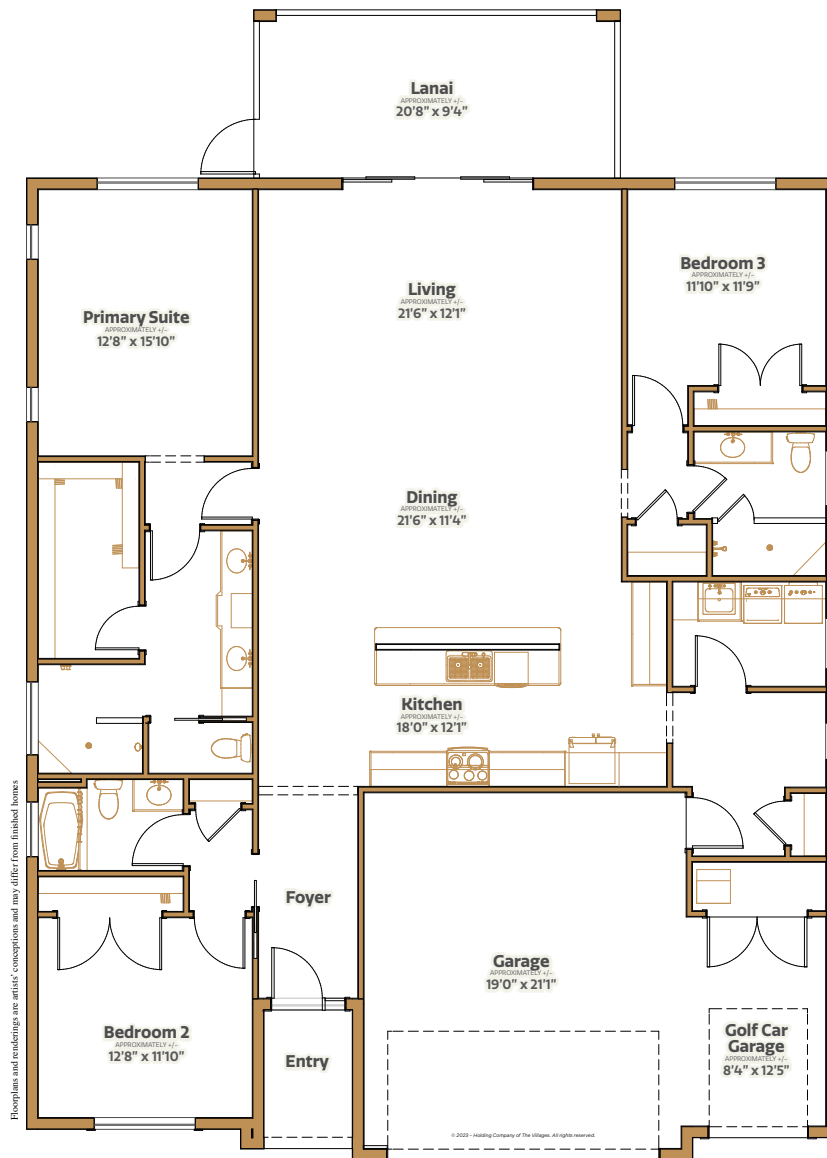

Tap Out

THE RANGE HOME SERIES

3 bed | 3 bath | 2 car garage | 2966 total sq. ft. | 2136 sq. ft. under air

Middleton

Tap Out

3 bed | 3 bath | 2 car garage | 2966 total sq. ft. | 2136 sq. ft. under air

Middleton

The Range HOME SERIES

INTERIOR

- Central air conditioning and heat
- Water heater
- Smoke detection system
- Wiring for data and cable
- Ceiling fan outlets in selected rooms
- Light fixtures
- Laundry tub with faucet
- Rocker switches
- Interior doors
- Wood cabinetry
- Ventilated closet shelving