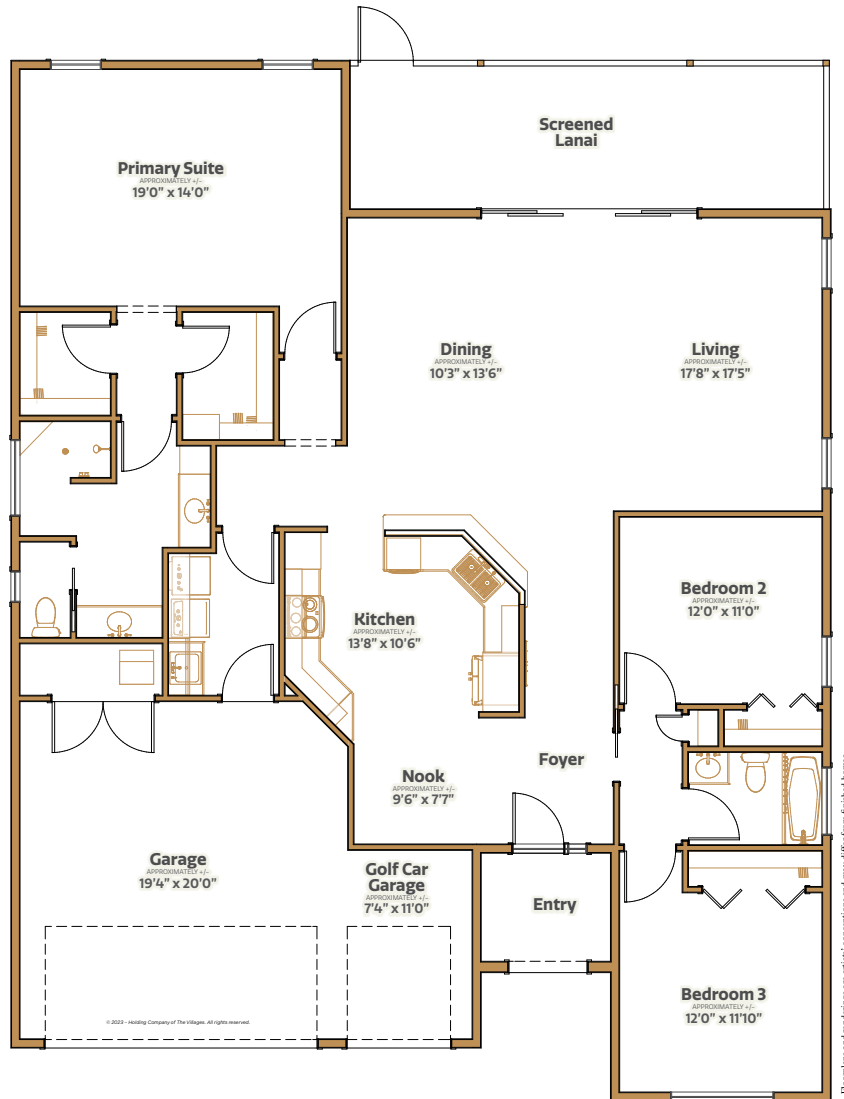

# Senior Class

THE RANGE HOME SERIES

3 bed | 2 bath | 2 car garage + golf car garage | 2789 total sq. ft. | 1966 sq. ft. under air

# Senior Class

3 bed | 2 bath | 2 car garage + golf car garage | 2789 total sq. ft. | 1966 sq. ft. under air

## Middleton