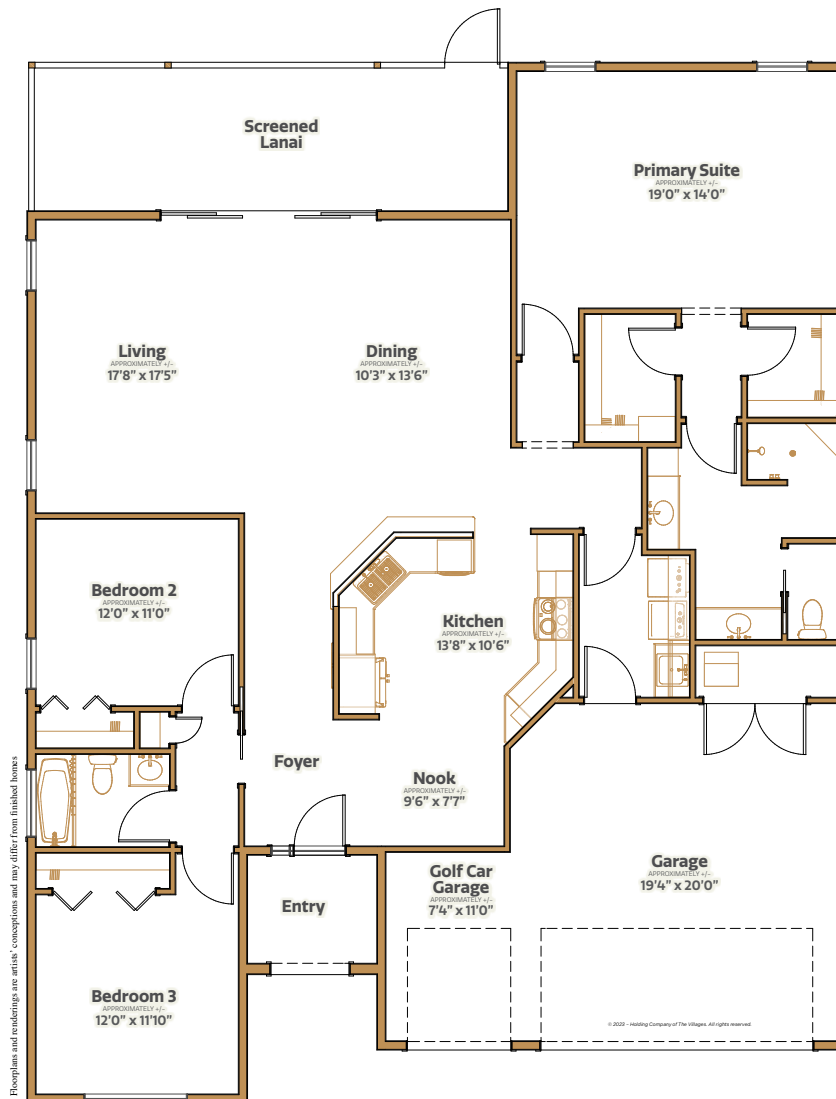

# Senior Class

THE RANGE HOME SERIES

3 bed | 2 bath | 2 car garage + golf car garage | 2789 total sq. ft. | 1966 sq. ft. under air

# Senior Class

3 bed | 2 bath | 2 car garage + golf car garage | 2789 total sq. ft. | 1966 sq. ft. under air

## Middleton