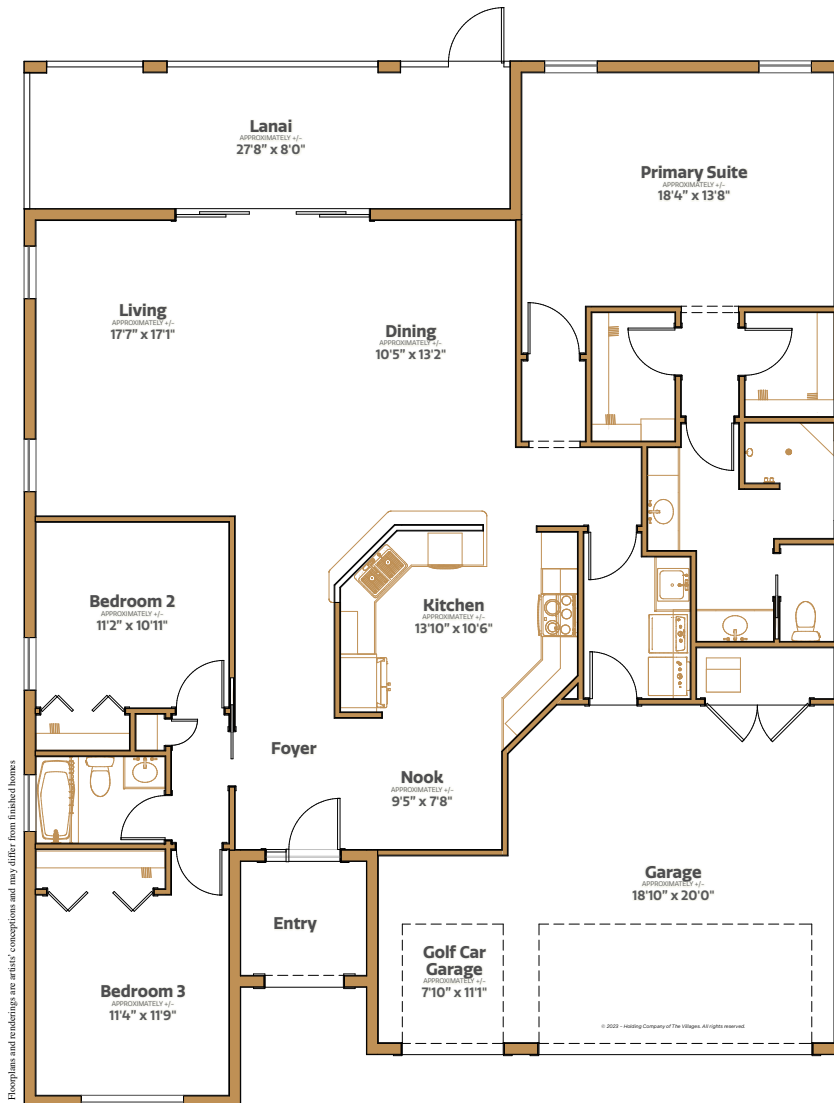

In The Kitchen

THE RANGE HOME SERIES

3 bed | 2 bath | 2 car garage + golf car garage | 2792 total sq. ft. | 1967 sq. ft. under air

Middleton

3 bed | 2 bath | 2 car garage + golf car garage | 2792 total sq. ft. | 1967 sq. ft. under air

Middleton

The Range HOME SERIES

INTERIOR

- Central air conditioning and heat
- Water heater
- Smoke detection system
- Wiring for data and cable
- Ceiling fan outlets in selected rooms
- Light fixtures
- Laundry tub with faucet
- Rocker switches
- Interior doors
- Wood cabinetry
- Ventilated closet shelving