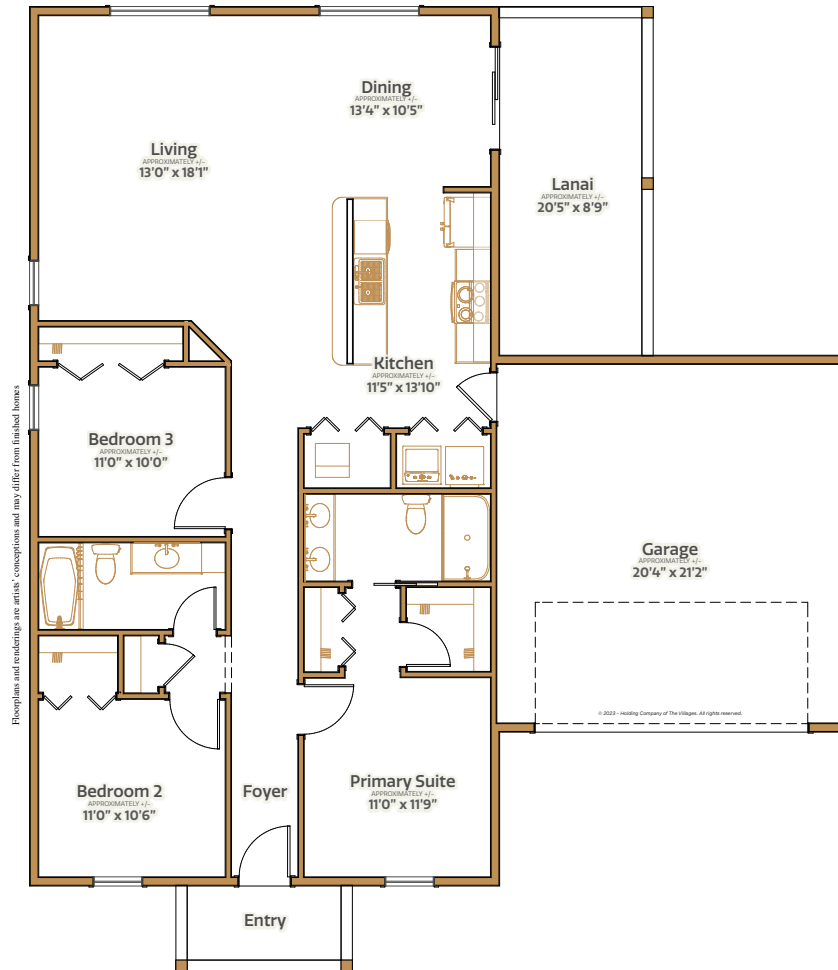

# Musical Chairs

3 bed | 2 bath | 2 car garage | 2105 total sq. ft. | 1412 sq. ft. under air

# Musical Chairs

3 bed | 2 bath | 2 car garage | 2105 total sq. ft. | 1412 sq. ft. under air

**Middleton**

## INTERIOR

- Central air conditioning and heat
- Water heater
- Smoke detection system
- Wiring for data and cable
- Ceiling fan outlets in selected rooms
- Light fixtures
- Single pole switches
- Interior doors
- Wood cabinetry
- Ventilated closet shelving