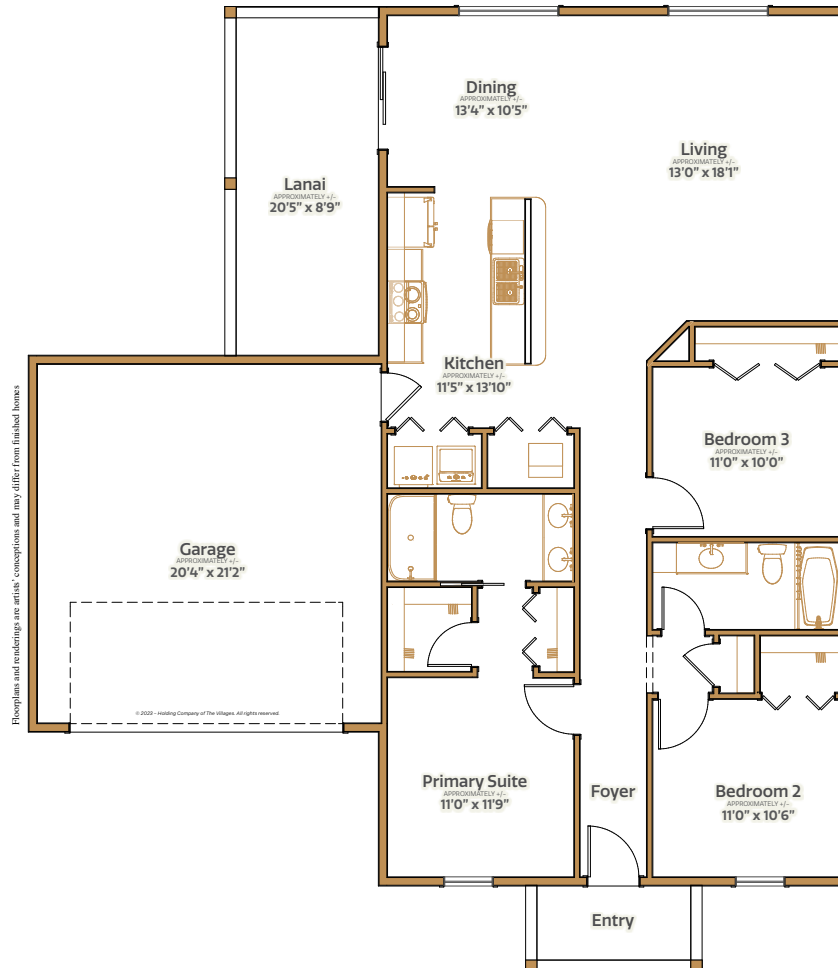

# Musical Chairs

3 bed | 2 bath | 2 car garage | 2105 total sq. ft. | 1412 sq. ft. under air

# Musical Chairs

3 bed | 2 bath | 2 car garage | 2105 total sq. ft. | 1412 sq. ft. under air

**Middleton**

## INTERIOR

- Central air conditioning and heat
- Water heater
- Smoke detection system
- Wiring for data and cable
- Ceiling fan outlets in selected rooms
- Light fixtures
- Single pole switches
- Interior doors
- Wood cabinetry
- Ventilated closet shelving