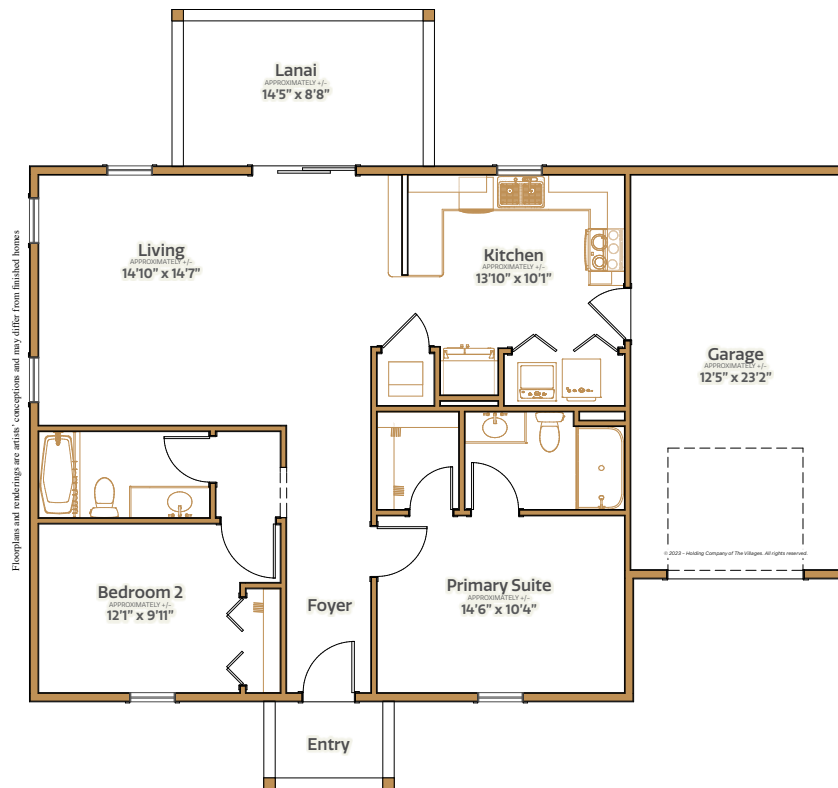

## RECESS HOME SERIES

2 bed | 2 bath | 1 car garage | 1570 total sq. ft. | 1093 sq. ft. under air

# Leap Frog

RECESS HOME SERIES

2 bed | 2 bath | 1 car garage | 1570 total sq. ft. | 1093 sq. ft. under air

**Middleton**