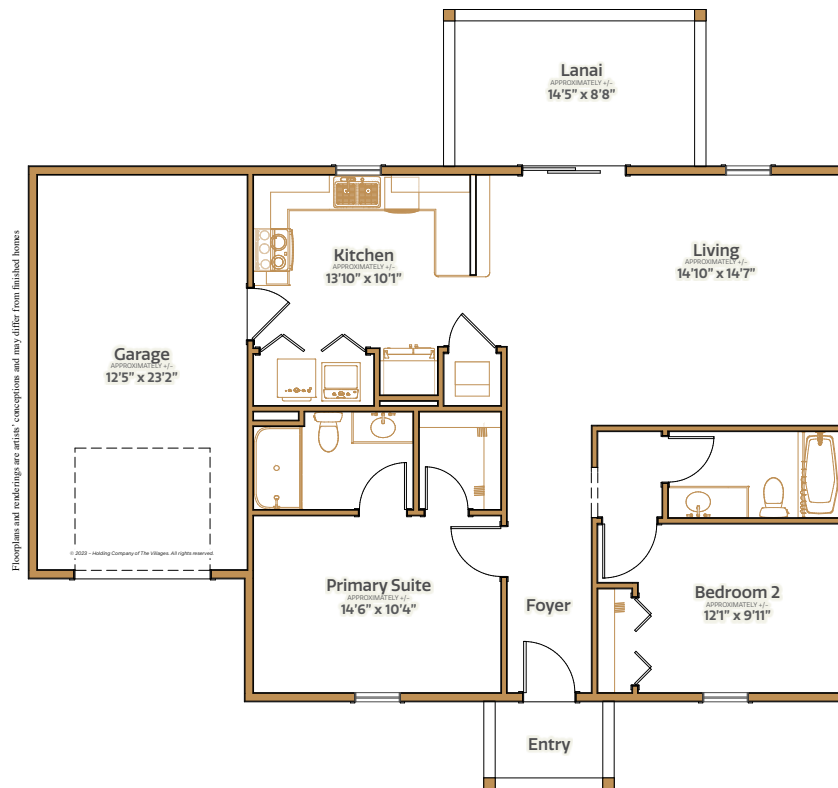

## RECESS HOME SERIES

2 bed | 2 bath | 1 car garage | 1570 total sq. ft. | 1093 sq. ft. under air

# Leap Frog

RECESS HOME SERIES

2 bed | 2 bath | 1 car garage | 1570 total sq. ft. | 1093 sq. ft. under air

**Middleton**