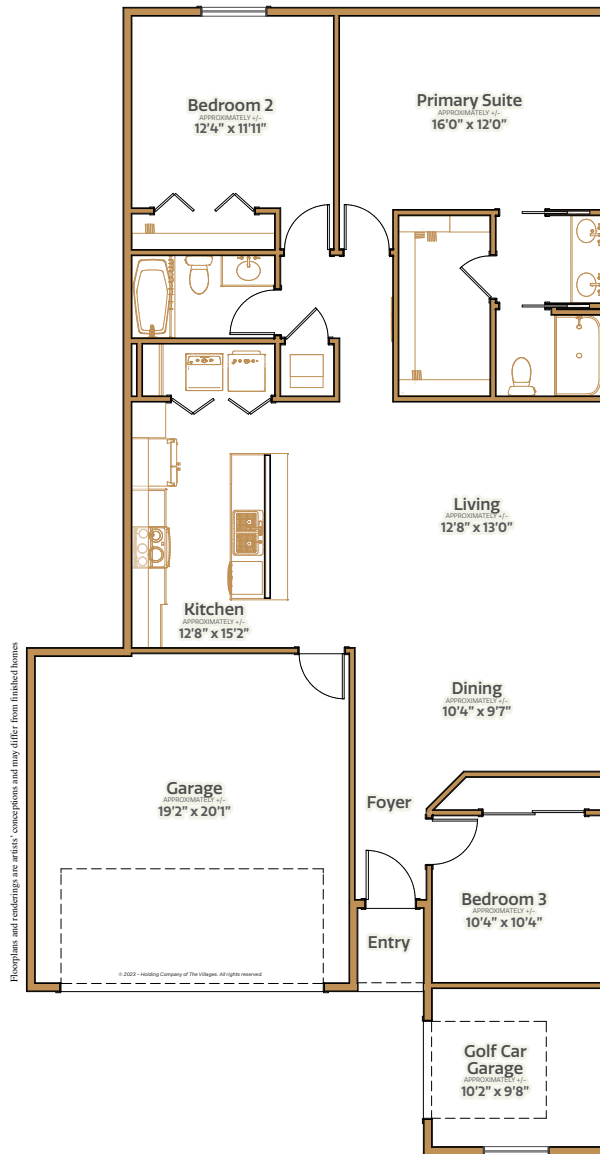

# Kit & Caboodle

RECESS HOME SERIES

3 bed | 2 bath | 2 car + golf car garage | 1998 total sq. ft. | 1453 sq. ft. under air

**Middleton**

# Kit & Caboodle

RECESS HOME SERIES

3 bed | 2 bath | 2 car + golf car garage | 1998 total sq. ft. | 1453 sq. ft. under air

## Middleton

## INTERIOR

- Central air conditioning and heat
- Water heater
- Smoke detection system
- Wiring for data and cable
- Ceiling fan outlets in selected rooms
- Light fixtures
- Single pole switches
- Interior doors
- Wood cabinetry
- Ventilated closet shelving