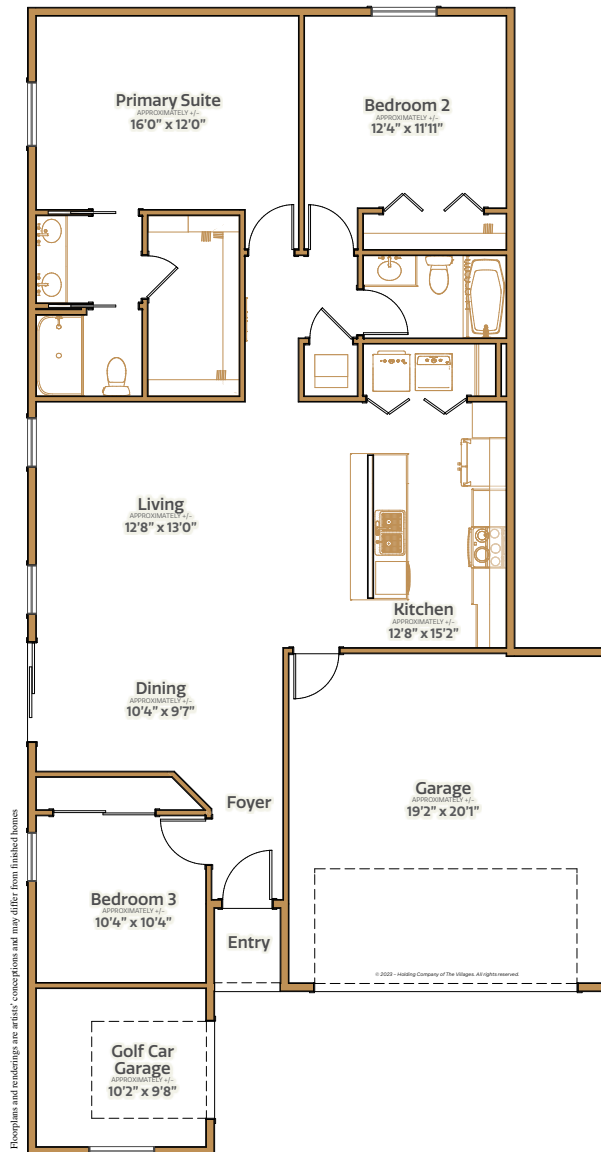

# Kit & Caboodle

RECESS HOME SERIES

3 bed | 2 bath | 2 car + golf car garage | 1998 total sq. ft. | 1453 sq. ft. under air

**Middleton**

# Kit & Caboodle

RECESS HOME SERIES

3 bed | 2 bath | 2 car + golf car garage | 1998 total sq. ft. | 1453 sq. ft. under air

## Middleton

## INTERIOR

- Central air conditioning and heat
- Water heater
- Smoke detection system
- Wiring for data and cable
- Ceiling fan outlets in selected rooms
- Light fixtures
- Single pole switches
- Interior doors
- Wood cabinetry
- Ventilated closet shelving