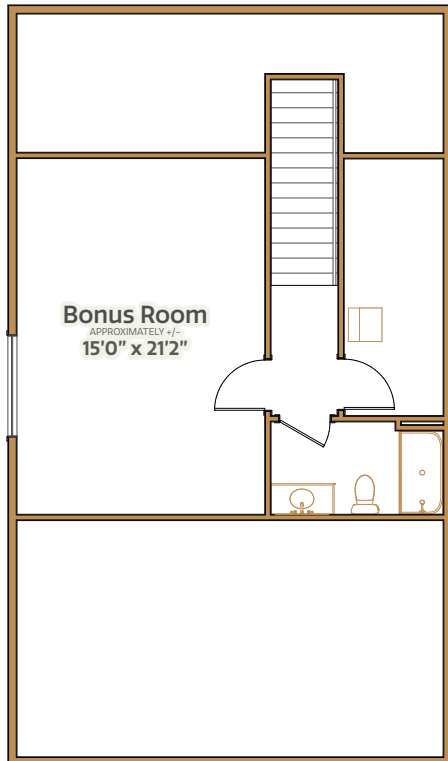

Four Square

RECESS HOME SERIES

4 bed | 3 bath | Bonus room | 2 car garage | 2892 total sq. ft. | 2181 sq. ft. under air

Floorplans and renderings are artists' conceptions and may differ from finished homes

Four Square

RECESS HOME SERIES

4 bed | 3 bath | Bonus room | 2 car garage | 2892 total sq. ft. | 2181 sq. ft. under air

SECOND FLOOR

FIRST FLOOR

Floorplans and renderings are artists' conceptions and may differ from finished homes