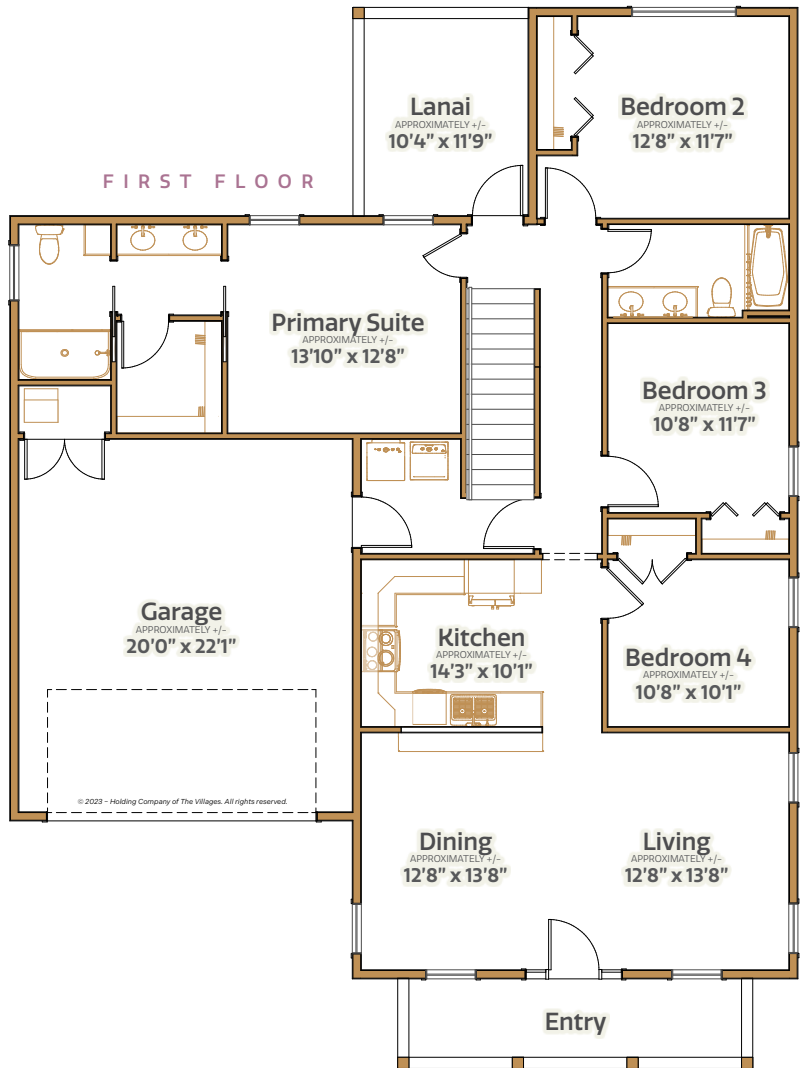

Four Square

RECESS HOME SERIES

4 bed | 3 bath | Bonus room | 2 car garage | 2892 total sq. ft. | 2181 sq. ft. under air

Floorplans and renderings are artists' conceptions and may differ from finished homes

Four Square

RECESS HOME SERIES

4 bed | 3 bath | Bonus room | 2 car garage | 2892 total sq. ft. | 2181 sq. ft. under air

SECOND FLOOR

FIRST FLOOR

Floorplans and renderings are artists' conceptions and may differ from finished homes

Recess HOME SERIES

INTERIOR

- Central air conditioning and heat
- Water heater
- Smoke detection system
- Wiring for data and cable
- Ceiling fan outlets in selected rooms
- Light fixtures
- Single pole switches
- Interior doors
- Wood cabinetry
- Ventilated closet shelving