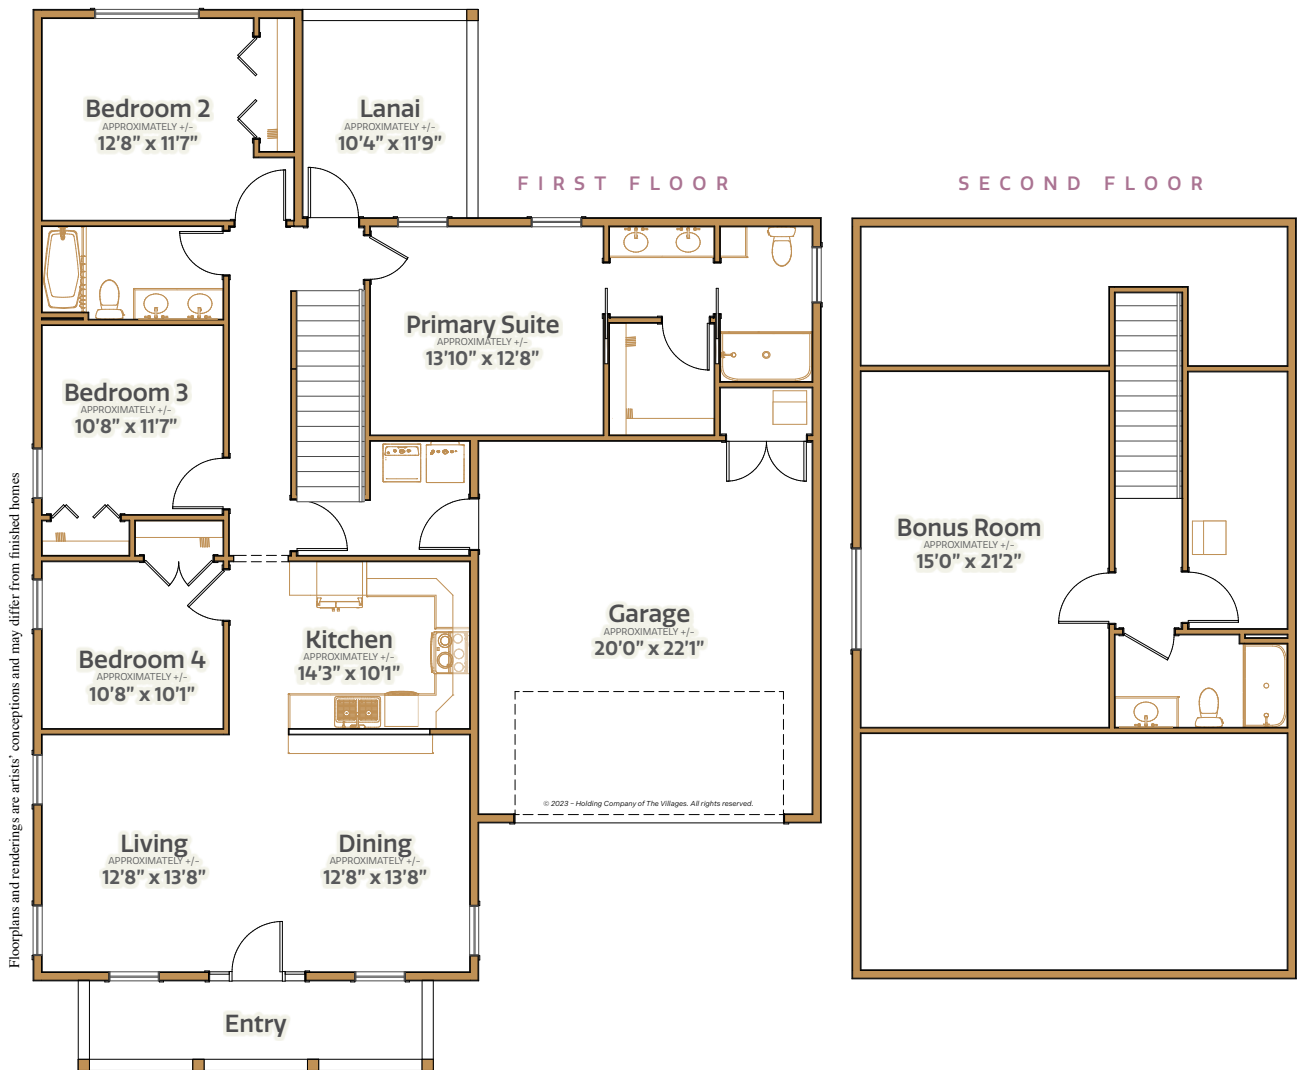

Four Square

RECESS HOME SERIES

4 bed | 3 bath | Bonus room | 2 car garage | 2892 total sq. ft. | 2181 sq. ft. under air

Floorplans and renderings are artists' conceptions and may differ from finished homes

Four Square

RECESS HOME SERIES

4 bed | 3 bath | Bonus room | 2 car garage | 2892 total sq. ft. | 2181 sq. ft. under air

SECOND FLOOR

FIRST FLOOR

Floorplans and renderings are artists' conceptions and may differ from finished homes

Recess HOME SERIES

INTERIOR

- Central air conditioning and heat
- Water heater
- Smoke detection system
- Wiring for data and cable
- Ceiling fan outlets in selected rooms
- Light fixtures
- Single pole switches
- Interior doors
- Wood cabinetry
- Ventilated closet shelving