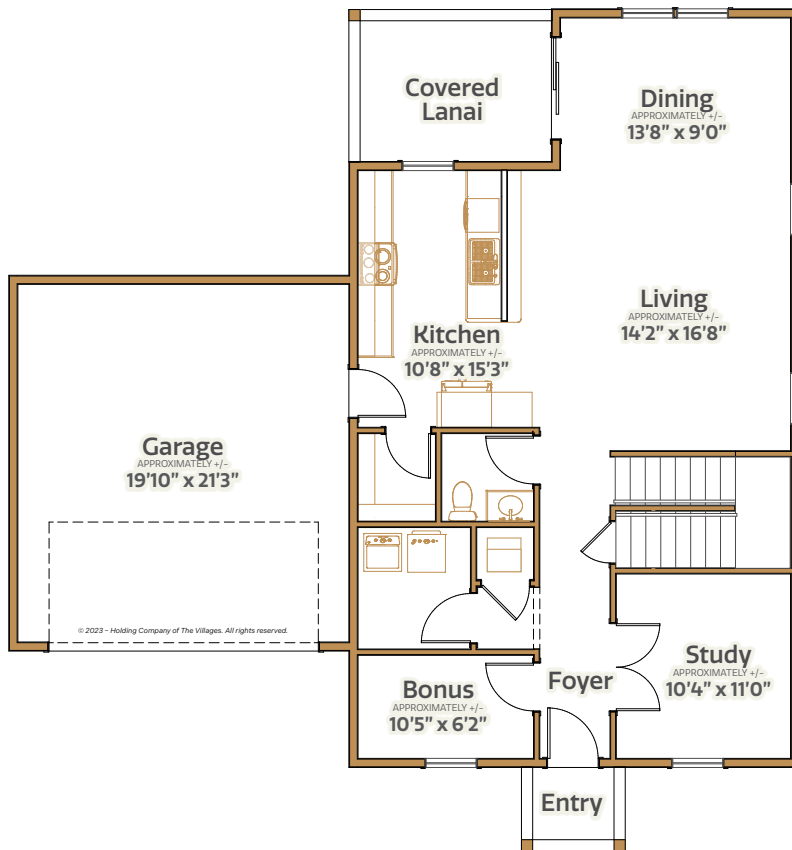

FIRST FLOOR