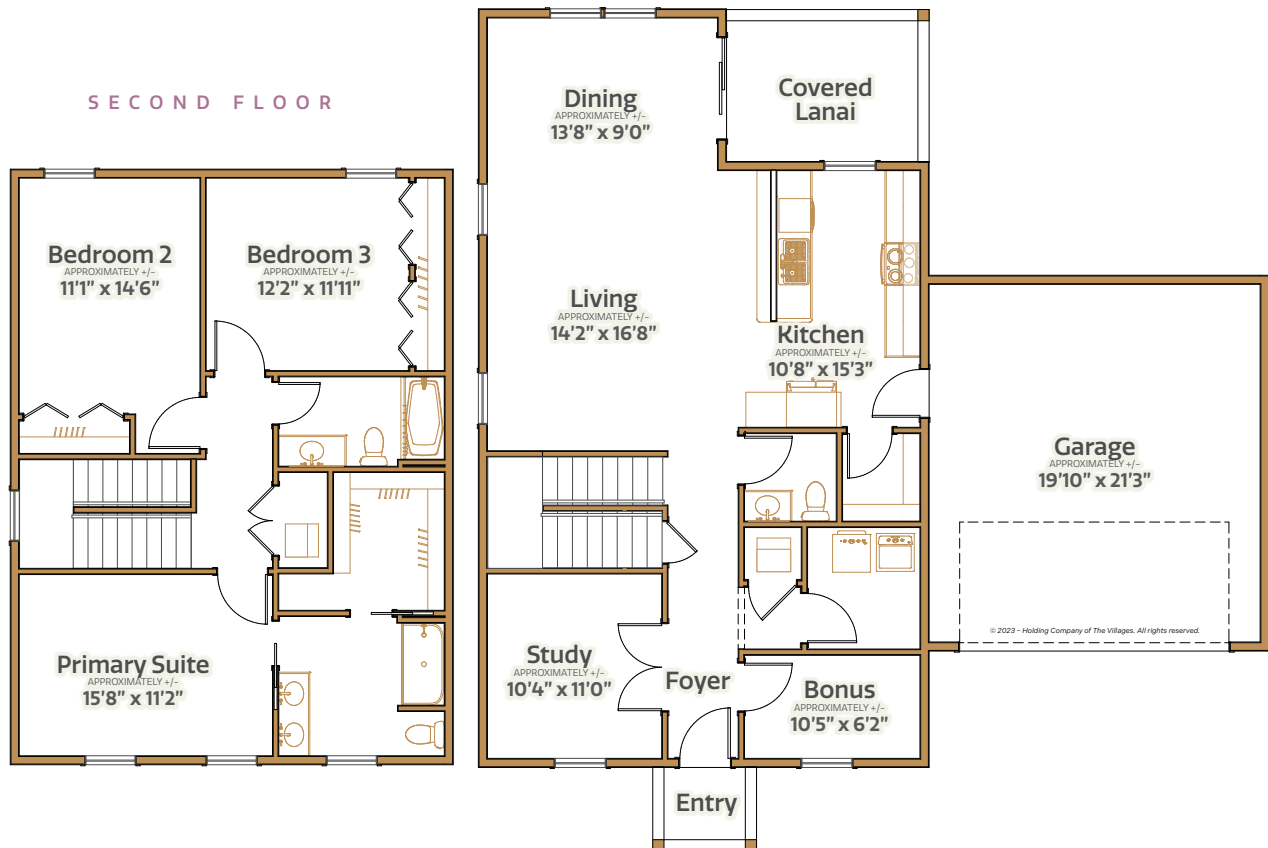

## FIRST FLOOR

# Double Dutch

RECESS HOME SERIES

3 bed | 2.5 bath | Study | Flex room | 2 car garage | 2630 total sq. ft. | 2052 sq. ft. under air

## SECOND FLOOR

Floorplans and renderings are artists' conceptions and may differ from finished homes