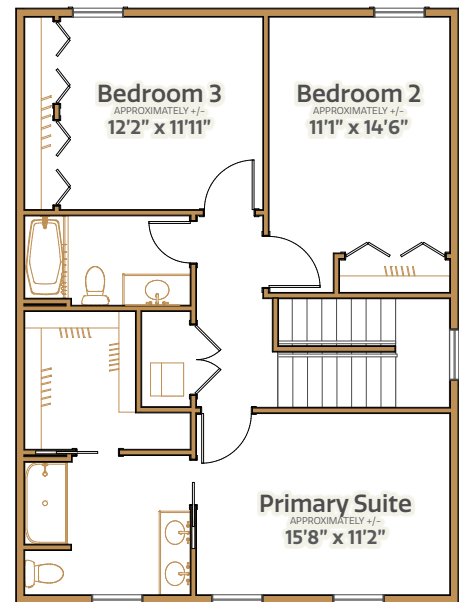

SECOND FLOOR

Floorplans and renderings are artists' conceptions and may differ from finished homes

Middleton