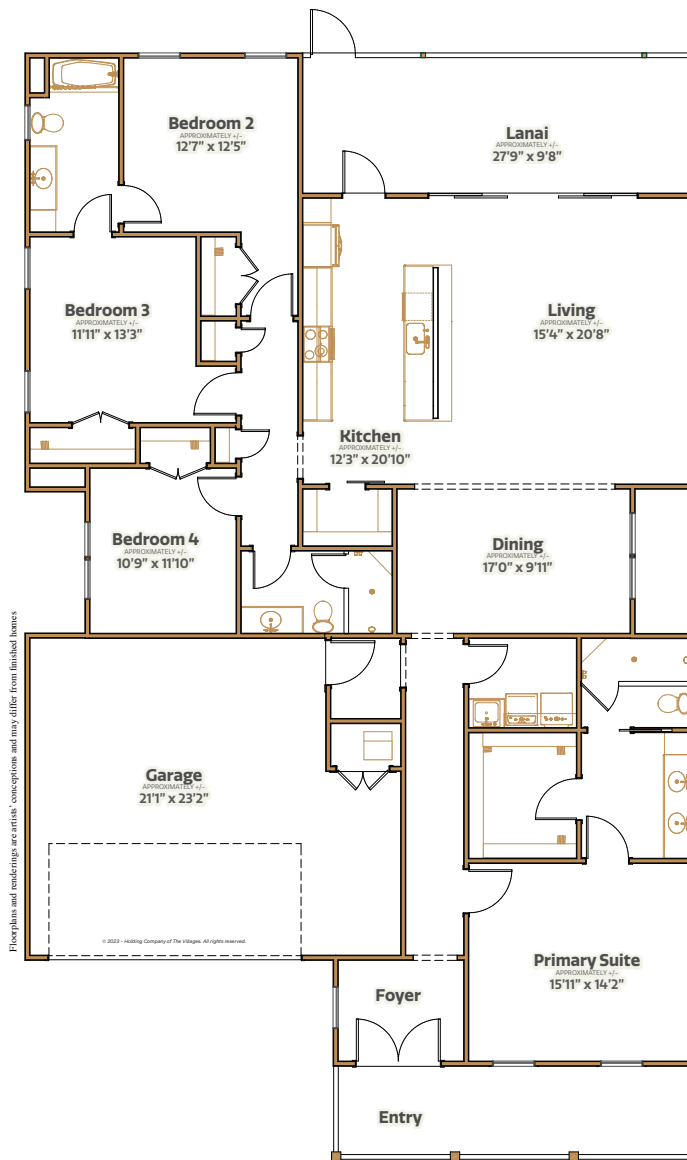

# Hole in One

4 bed | 3 bath | 2 car garage | 3425 total sq. ft. | 2355 sq. ft. under air

**Middleton**

# Hole in One

4 bed | 3 bath | 2 car garage | 3425 total sq. ft. | 2355 sq. ft. under air

# Middleton