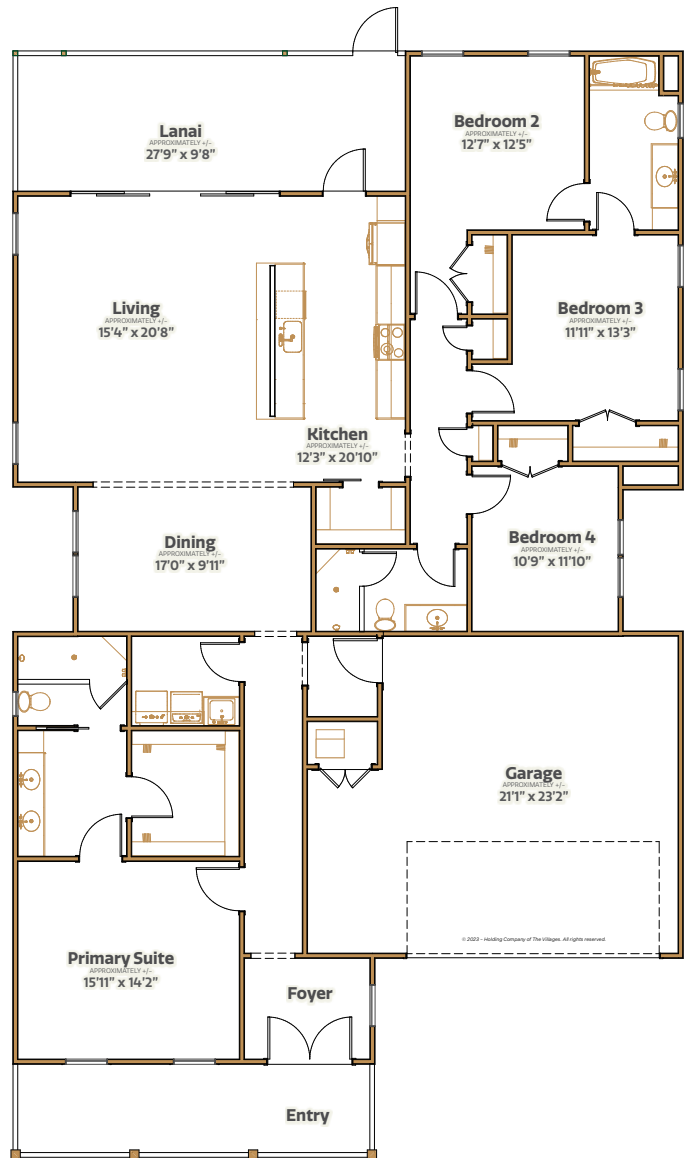

# Hole in One

4 bed | 3 bath | 2 car garage | 3425 total sq. ft. | 2355 sq. ft. under air

**Middleton**

# Hole in One

4 bed | 3 bath | 2 car garage | 3425 total sq. ft. | 2355 sq. ft. under air

# Middleton

## INTERIOR

- Central air conditioning and heat
- Water heater
- Smoke detection system
- Wiring for data and cable
- Ceiling fan outlets in selected rooms
- Light fixtures
- Laundry tub with faucet
- Rocker switches
- Interior doors
- Wood cabinetry
- Ventilated closet shelving