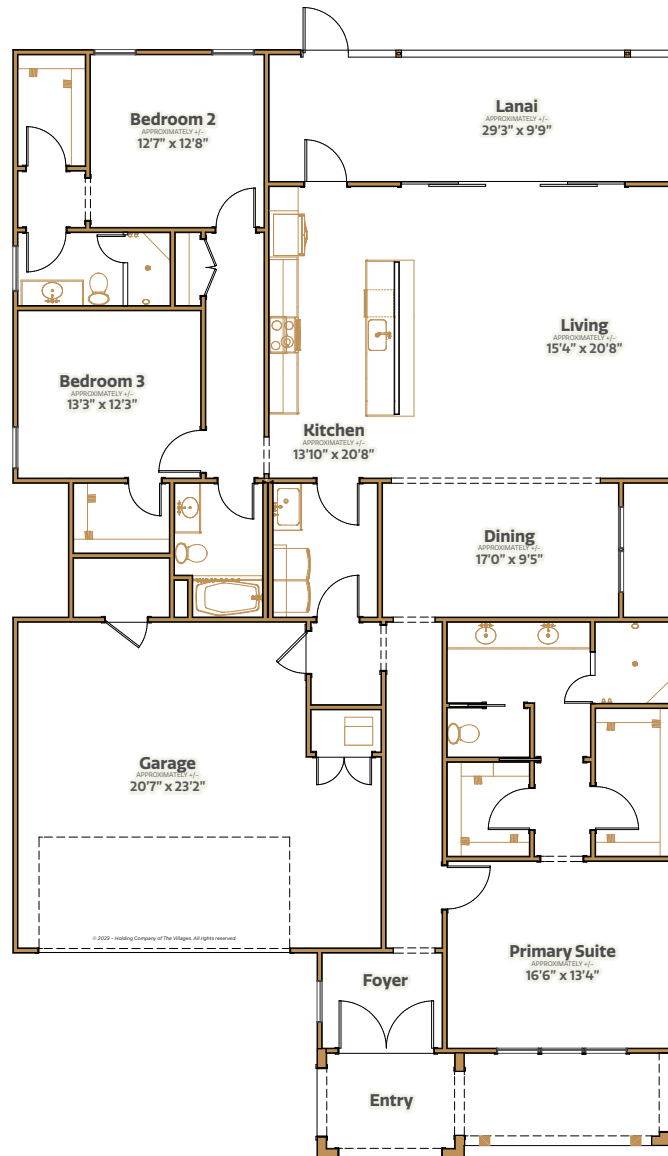

# Freestyle

3 bed | 3 bath | 2 car garage | 3413 total sq. ft. | 2308 sq. ft. under air

## Middleton

# Freestyle

THE RANGE HOME SERIES

3 bed | 3 bath | 2 car garage | 3413 total sq. ft. | 2308 sq. ft. under air

Middleton