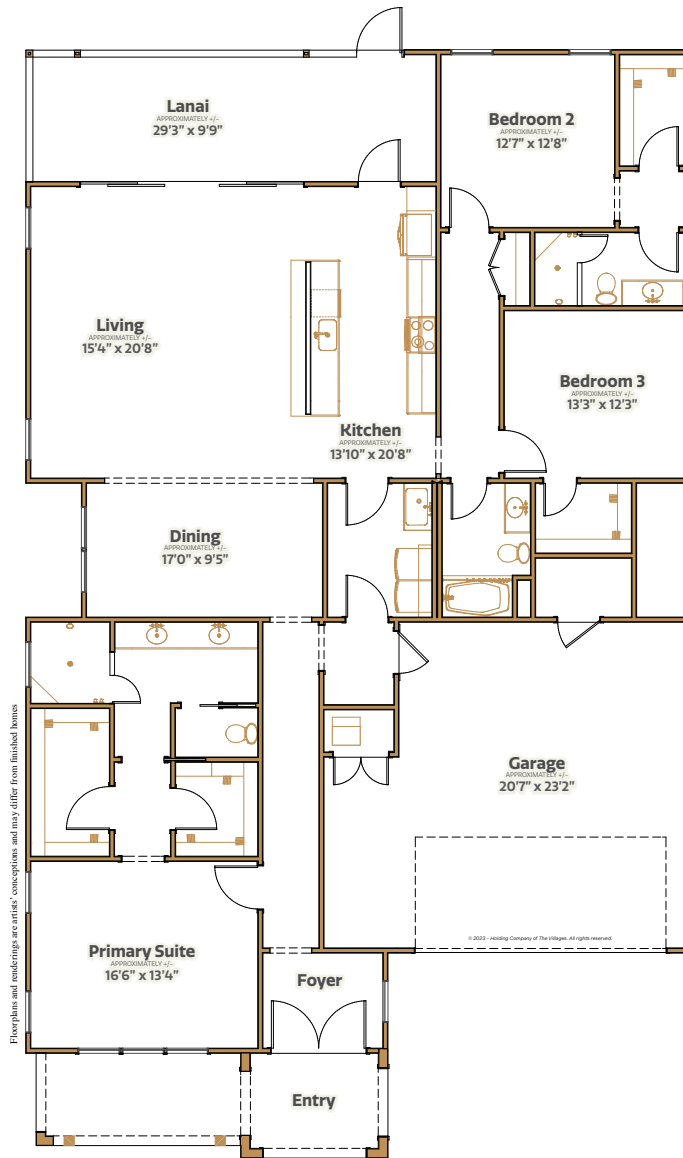

# Freestyle

3 bed | 3 bath | 2 car garage | 3413 total sq. ft. | 2308 sq. ft. under air

## Middleton

# Freestyle

THE RANGE HOME SERIES

3 bed | 3 bath | 2 car garage | 3413 total sq. ft. | 2308 sq. ft. under air

Middleton

## INTERIOR

- Central air conditioning and heat
- Water heater
- Smoke detection system
- Wiring for data and cable
- Ceiling fan outlets in selected rooms
- Light fixtures
- Laundry tub with faucet
- Rocker switches
- Interior doors
- Wood cabinetry
- Ventilated closet shelving