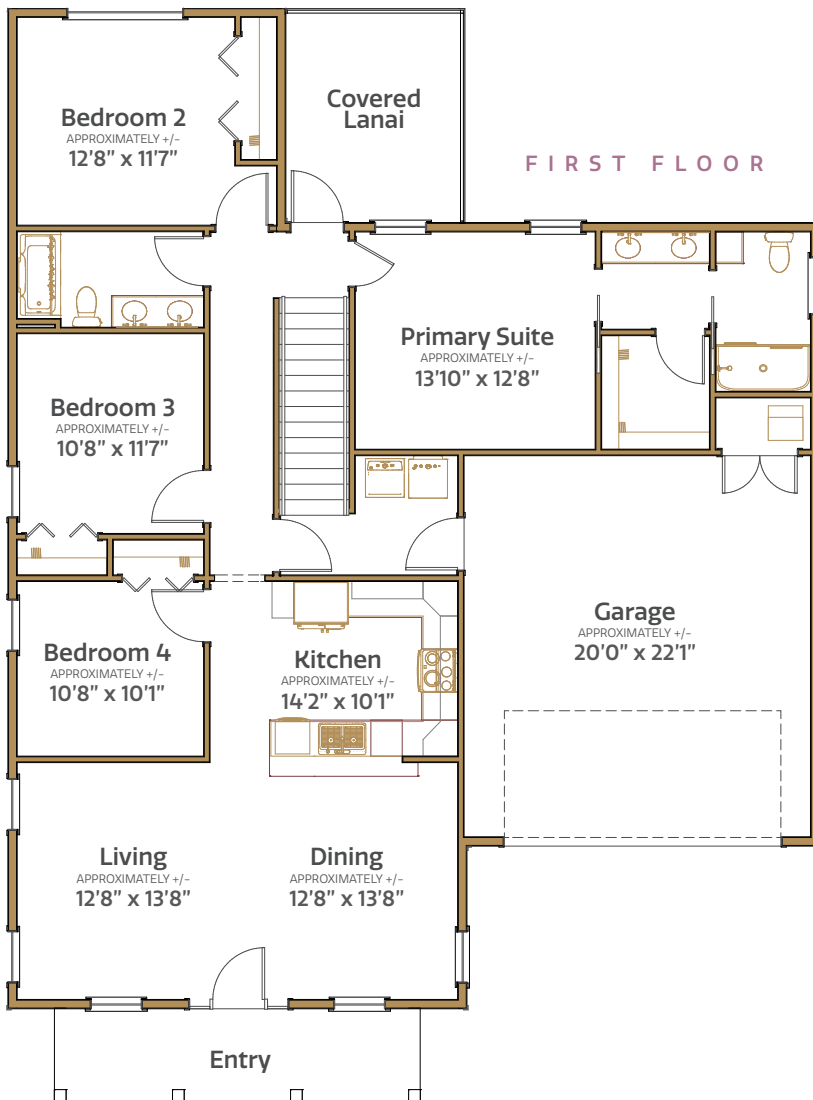

Four Square

4 bed | 3 bath | Bonus room | 2 car garage | 2812 total sq. ft. | 2101 sq. ft. under air

Four Square

RECESS HOME SERIES

4 bed | 3 bath | Bonus room | 2 car garage | 2812 total sq. ft. | 2101 sq. ft. under air

Recess HOME SERIES

INTERIOR

- Central air conditioning and heat
- Water heater
- Smoke detection system
- Wiring for data and cable
- Ceiling fan outlets in selected rooms
- Light fixtures
- Single pole switches
- Interior doors
- Wood cabinetry
- Ventilated closet shelving