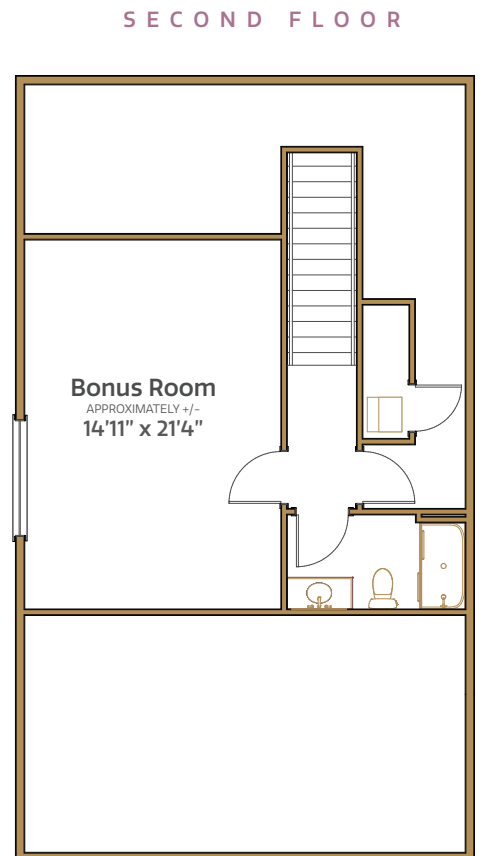

Four Square

4 bed | 3 bath | Bonus room | 2 car garage | 2812 total sq. ft. | 2101 sq. ft. under air

Four Square

RECESS HOME SERIES

4 bed | 3 bath | Bonus room | 2 car garage | 2812 total sq. ft. | 2101 sq. ft. under air

Recess HOME SERIES

INTERIOR

- Central air conditioning and heat
- Water heater
- Smoke detection system
- Wiring for data and cable
- Ceiling fan outlets in selected rooms
- Light fixtures
- Single pole switches
- Interior doors
- Wood cabinetry
- Ventilated closet shelving