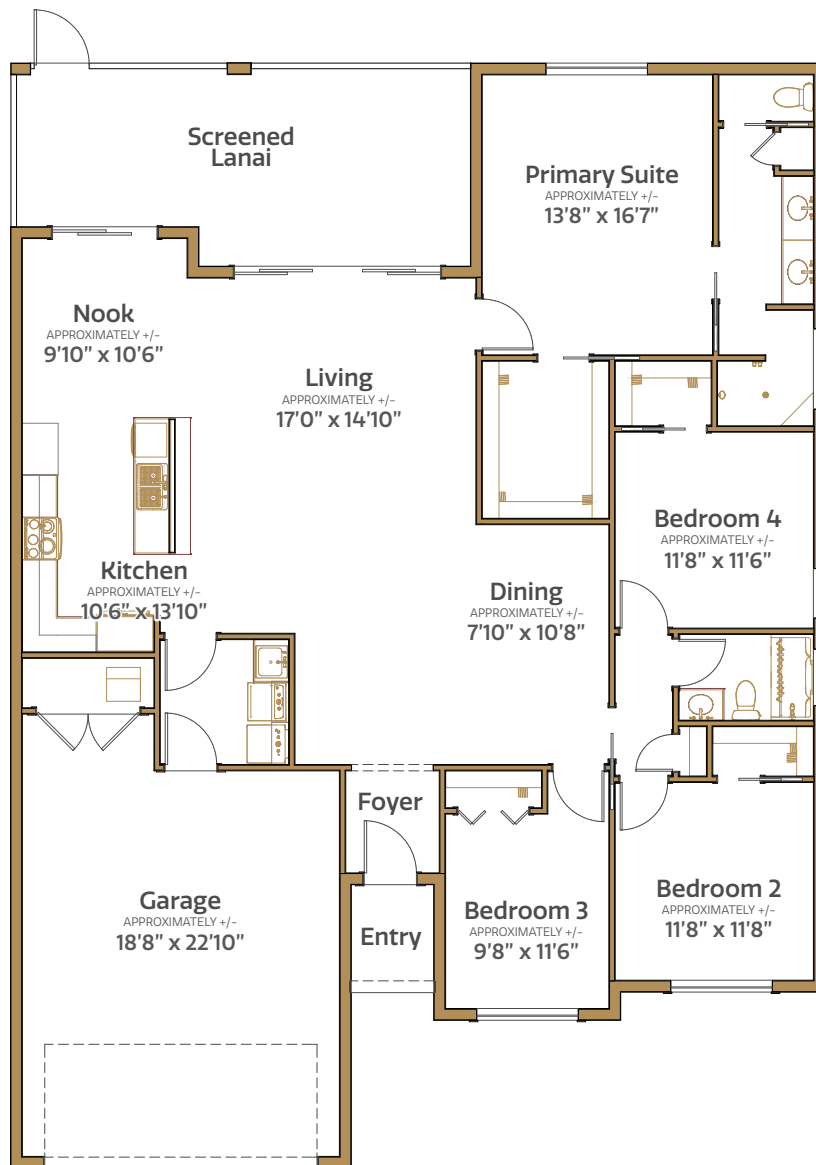

Fast Pitch

4 bed | 2 bath | 2 car garage | 2849 total sq. ft. | 1996 sq. ft. under air

Middleton

Fast Pitch

THE RANGE HOME SERIES

4 bed | 2 bath | 2 car garage | 2849 total sq. ft. | 1996 sq. ft. under air

The Range HOME SERIES

INTERIOR

- Central air conditioning and heat
- Water heater
- Smoke detection system
- Wiring for data and cable
- Ceiling fan outlets in selected rooms
- Light fixtures
- Laundry tub with faucet
- Rocker switches
- Interior doors
- Wood cabinetry
- Ventilated closet shelving