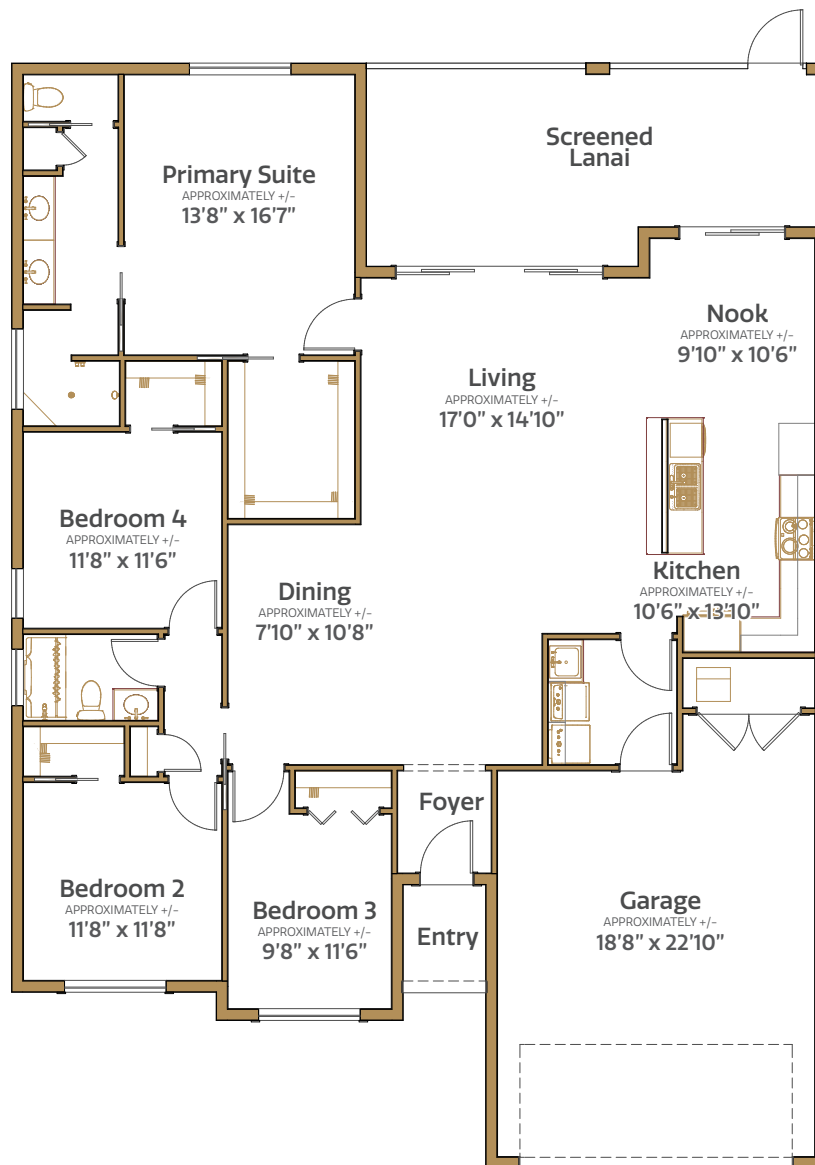

Fast Pitch

4 bed | 2 bath | 2 car garage | 2849 total sq. ft. | 1996 sq. ft. under air

Middleton

Fast Pitch

THE RANGE HOME SERIES

4 bed | 2 bath | 2 car garage | 2849 total sq. ft. | 1996 sq. ft. under air

The Range HOME SERIES

INTERIOR

- Central air conditioning and heat
- Water heater
- Smoke detection system
- Wiring for data and cable
- Ceiling fan outlets in selected rooms
- Light fixtures
- Laundry tub with faucet
- Rocker switches
- Interior doors
- Wood cabinetry
- Ventilated closet shelving