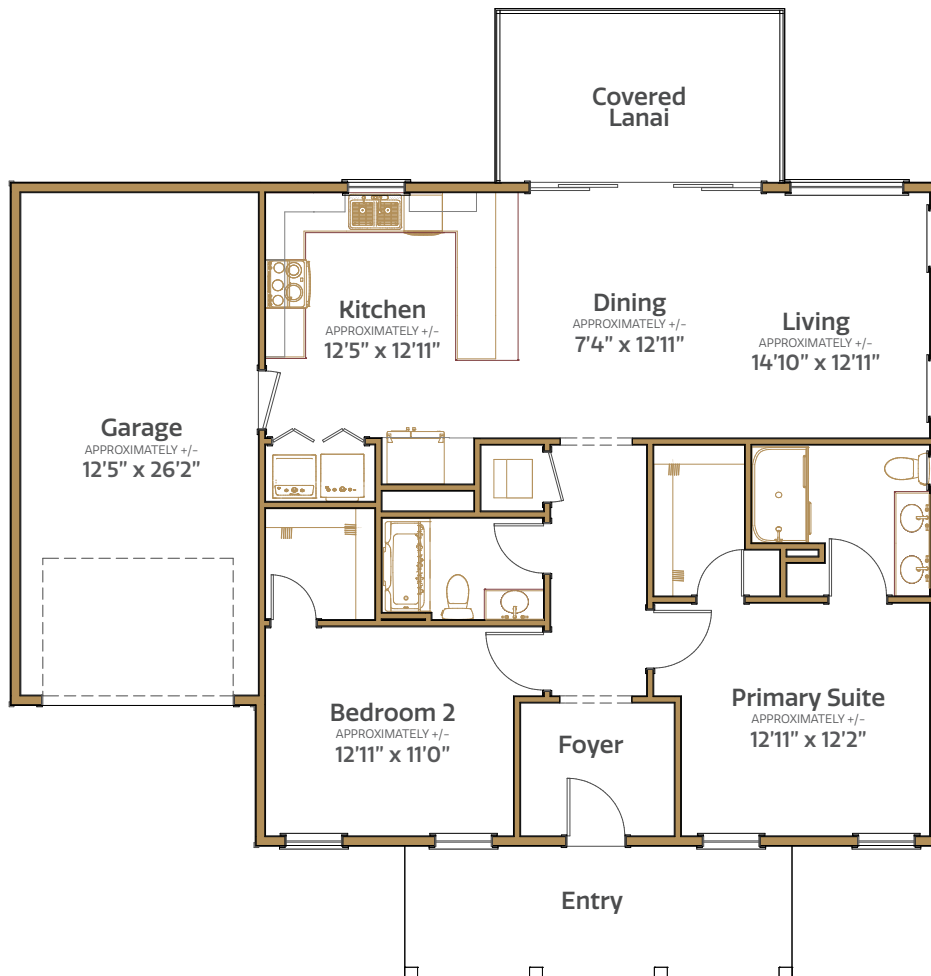

# Cat's Cradle

RECESS HOME SERIES

2 bed | 2 bath | 1 car garage | 1824 total sq. ft. | 1204 sq. ft. under air

**Middleton**

# Recess HOME SERIES

---