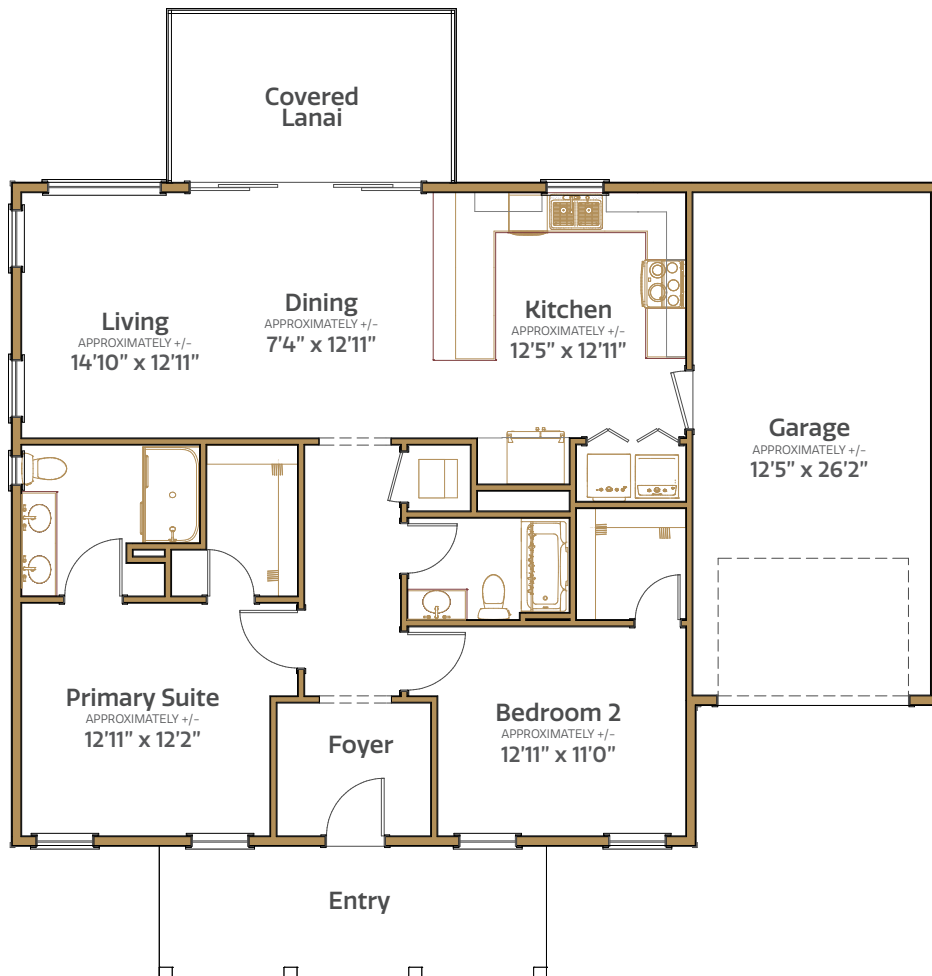

# Cat's Cradle

RECESS HOME SERIES

2 bed | 2 bath | 1 car garage | 1824 total sq. ft. | 1204 sq. ft. under air

**Middleton**

# Recess HOME SERIES

---