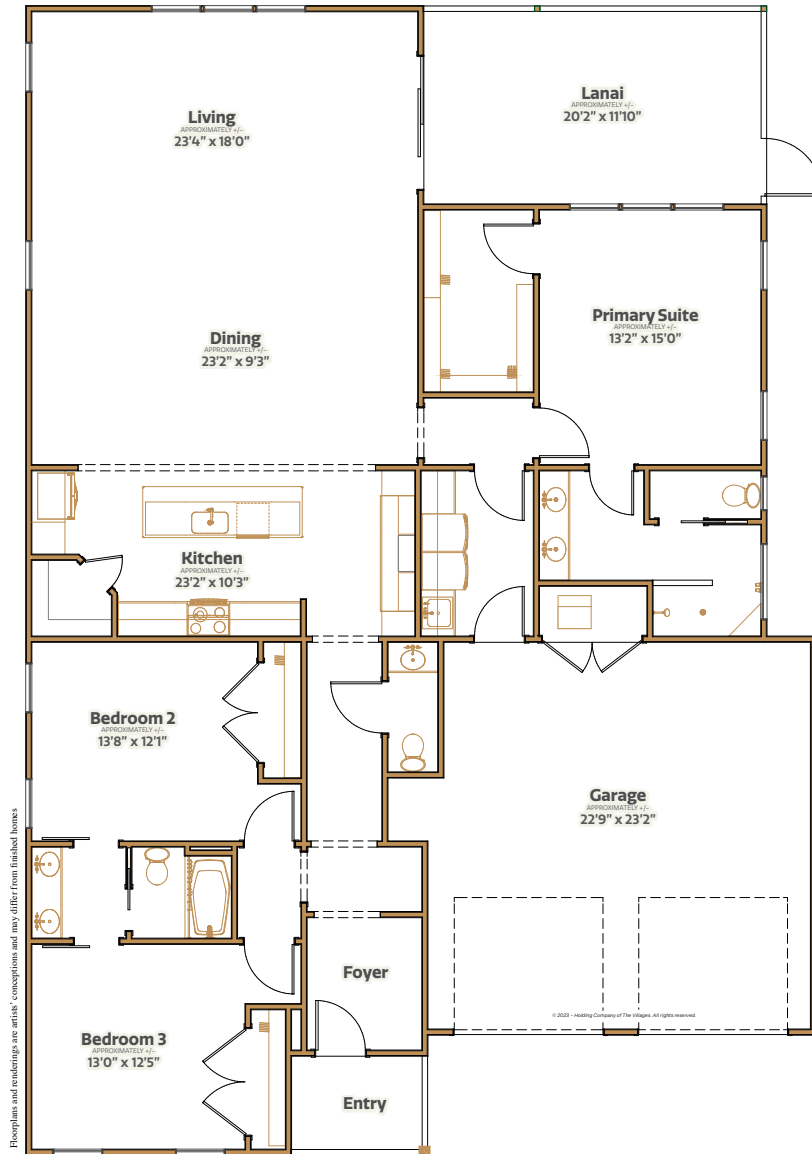

# Bump, Set Spike!

THE RANGE HOME SERIES

3 bed | 2.5 bath | 2 car garage | 3029 total sq. ft. | 2141 sq. ft. under air

**Middleton**

# Bump Set, Spike!

THE RANGE HOME SERIES

3 bed | 2.5 bath | 2 car garage | 3029 total sq. ft. | 2141 sq. ft. under air

Middleton

## INTERIOR

- Central air conditioning and heat
- Water heater
- Smoke detection system
- Wiring for data and cable
- Ceiling fan outlets in selected rooms
- Light fixtures
- Laundry tub with faucet
- Rocker switches
- Interior doors
- Wood cabinetry
- Ventilated closet shelving