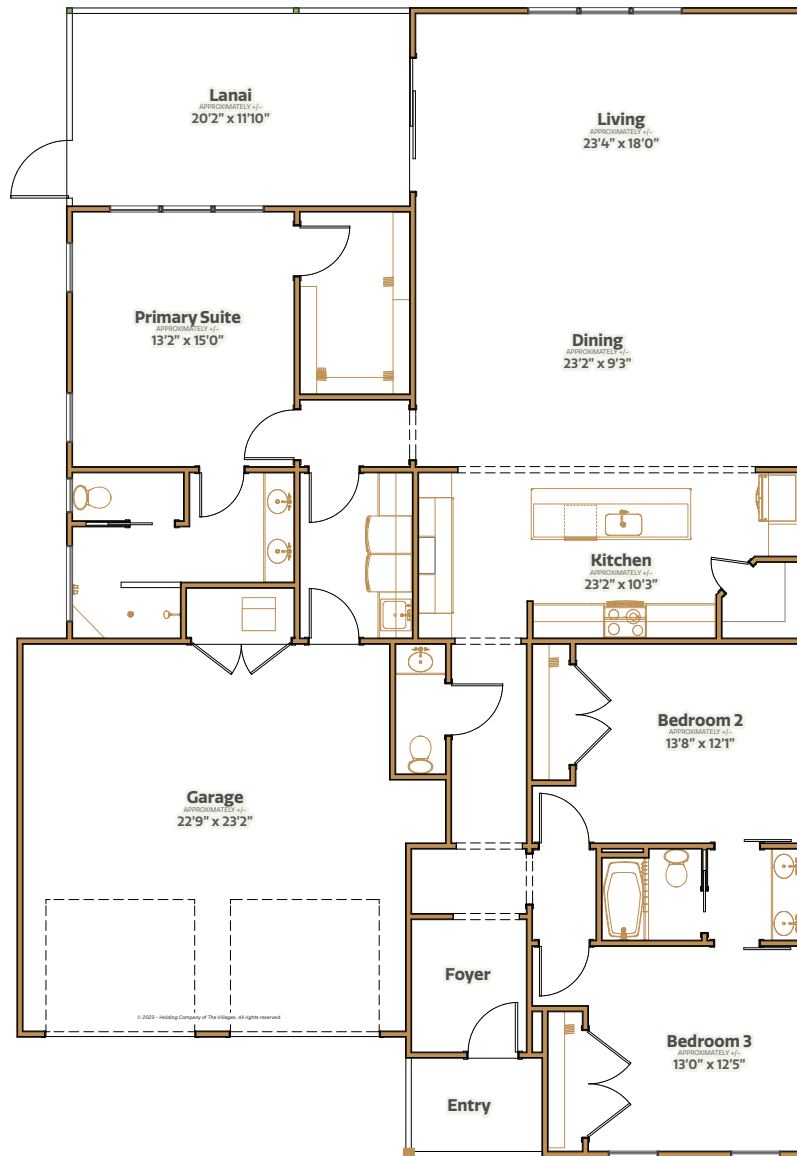

# Bump, Set Spike!

THE RANGE HOME SERIES

3 bed | 2.5 bath | 2 car garage | 3029 total sq. ft. | 2141 sq. ft. under air

**Middleton**

# Bump Set, Spike!

THE RANGE HOME SERIES

3 bed | 2.5 bath | 2 car garage | 3029 total sq. ft. | 2141 sq. ft. under air

Middleton

## INTERIOR

- Central air conditioning and heat
- Water heater
- Smoke detection system
- Wiring for data and cable
- Ceiling fan outlets in selected rooms
- Light fixtures
- Laundry tub with faucet
- Rocker switches
- Interior doors
- Wood cabinetry
- Ventilated closet shelving