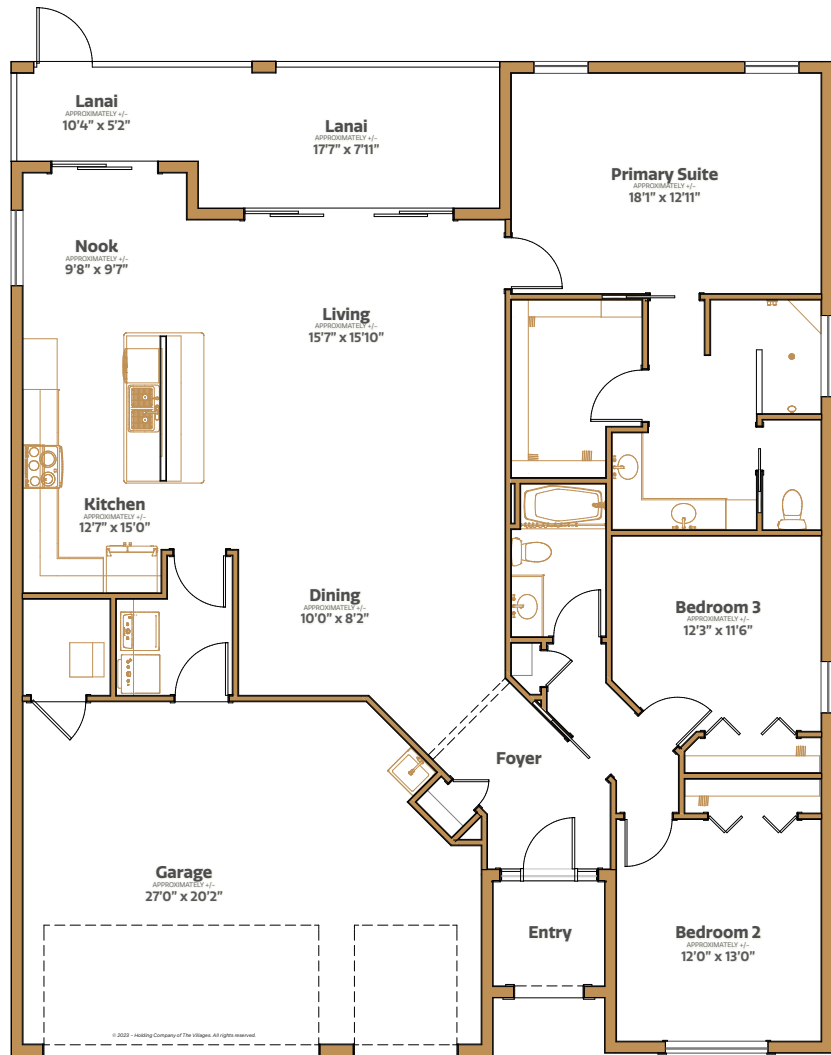

Birdie

THE RANGE HOME SERIES

3 bed | 2 bath | 2 car garage + golf car garage | 2762 total sq. ft. | 1929 sq. ft. under air

Birdie

THE RANGE HOME SERIES

3 bed | 2 bath | 2 car garage + golf car garage | 2762 total sq. ft. | 1929 sq. ft. under air

The Range HOME SERIES

INTERIOR

- Central air conditioning and heat
- Water heater
- Smoke detection system
- Wiring for data and cable
- Ceiling fan outlets in selected rooms
- Light fixtures
- Laundry tub with faucet
- Rocker switches
- Interior doors
- Wood cabinetry
- Ventilated closet shelving