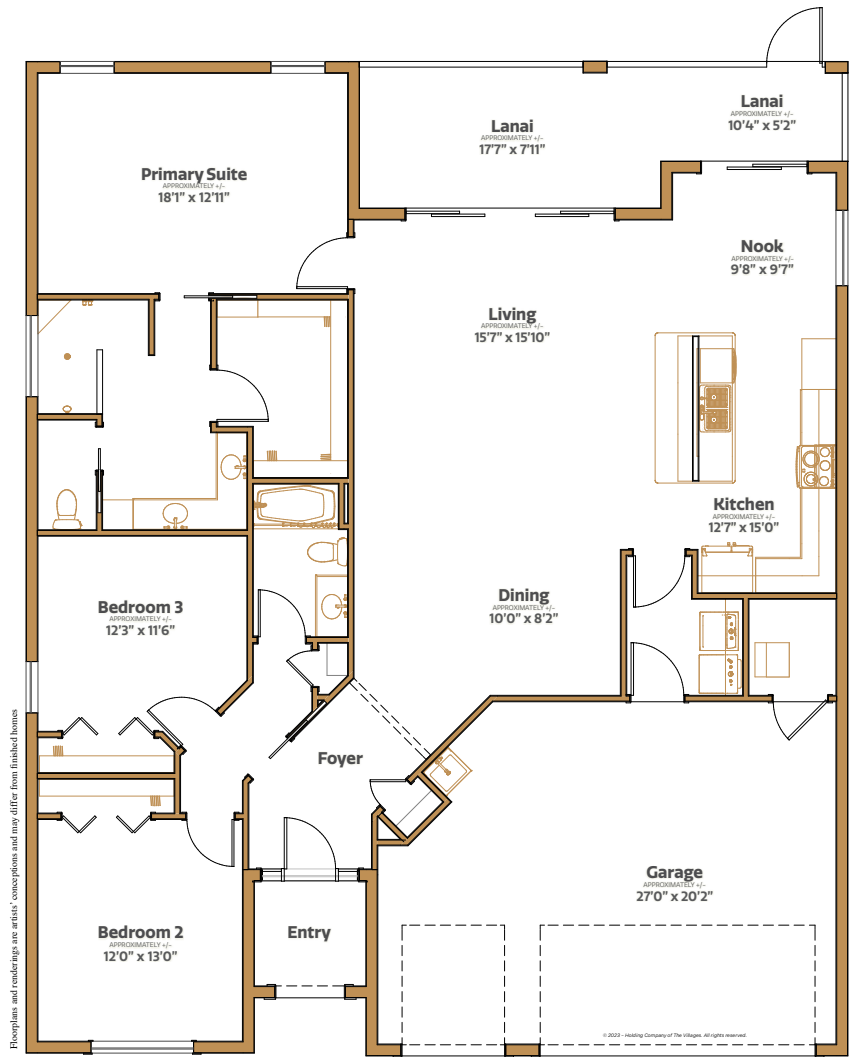

Birdie

THE RANGE HOME SERIES

3 bed | 2 bath | 2 car garage + golf car garage | 2762 total sq. ft. | 1929 sq. ft. under air

Birdie

THE RANGE HOME SERIES

3 bed | 2 bath | 2 car garage + golf car garage | 2762 total sq. ft. | 1929 sq. ft. under air

The Range HOME SERIES

INTERIOR

- Central air conditioning and heat
- Water heater
- Smoke detection system
- Wiring for data and cable
- Ceiling fan outlets in selected rooms
- Light fixtures
- Laundry tub with faucet
- Rocker switches
- Interior doors
- Wood cabinetry
- Ventilated closet shelving