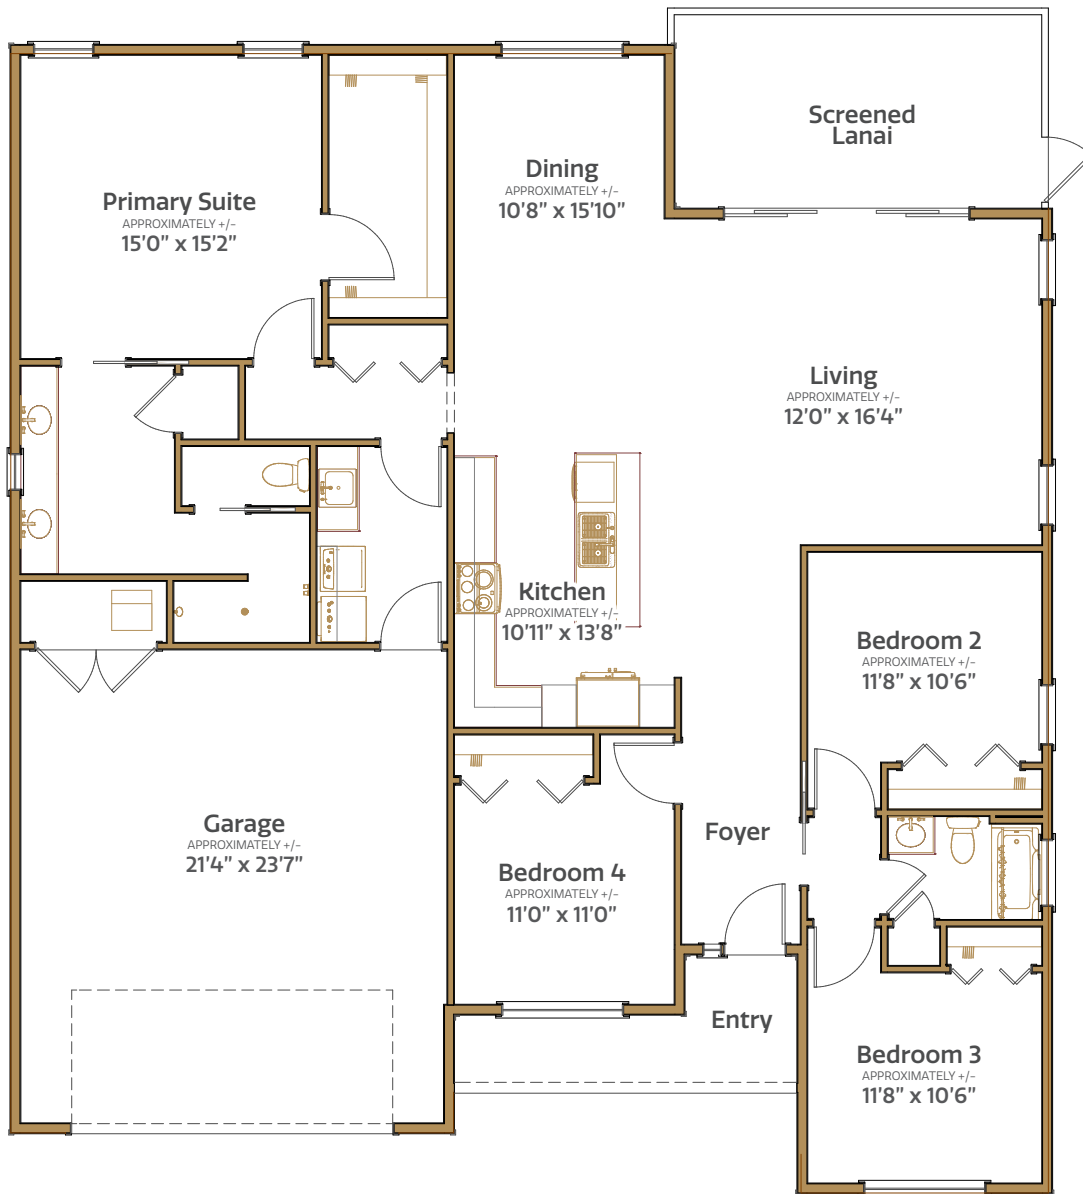

# Bell Ringer

THE RANGE HOME SERIES

4 bed | 2 bath | 2 car garage | 2830 total sq. ft. | 2004 sq. ft. under air

Middleton

# Bell Ringer

THE RANGE HOME SERIES

4 bed | 2 bath | 2 car garage | 2830 total sq. ft. | 2004 sq. ft. under air

# The Range HOME SERIES

---

## INTERIOR

- Central air conditioning and heat
- Water heater
- Smoke detection system
- Wiring for data and cable
- Ceiling fan outlets in selected rooms
- Light fixtures
- Laundry tub with faucet
- Rocker switches
- Interior doors
- Wood cabinetry
- Ventilated closet shelving