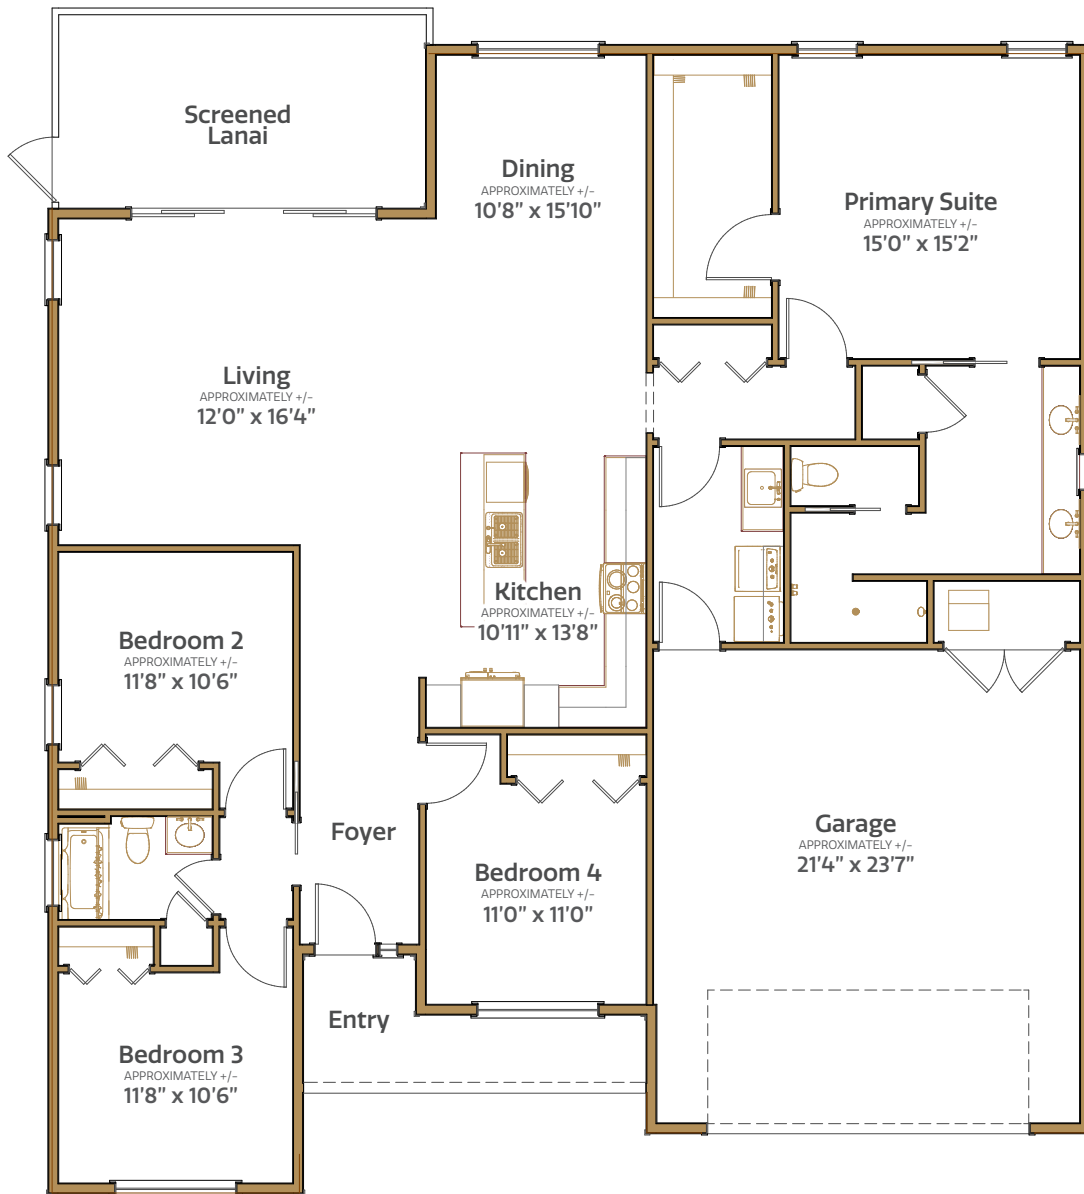

# Bell Ringer

THE RANGE HOME SERIES

4 bed | 2 bath | 2 car garage | 2830 total sq. ft. | 2004 sq. ft. under air

Middleton

# Bell Ringer

THE RANGE HOME SERIES

4 bed | 2 bath | 2 car garage | 2830 total sq. ft. | 2004 sq. ft. under air

# The Range HOME SERIES

---

## INTERIOR

- Central air conditioning and heat
- Water heater
- Smoke detection system
- Wiring for data and cable
- Ceiling fan outlets in selected rooms
- Light fixtures
- Laundry tub with faucet
- Rocker switches
- Interior doors
- Wood cabinetry
- Ventilated closet shelving